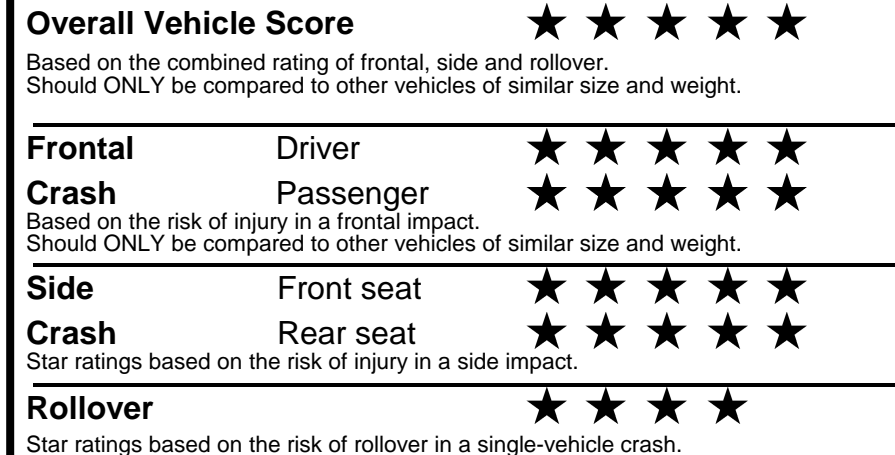

fueleconomy.gov
Calculate personalized estimates and compare vehicles

GOVERNMENT 5-STAR SAFETY RATINGS

PARTS CONTENT INFORMATION

FOR VEHICLES IN THIS CAR LINE U.S./CANADIAN PARTS CONTENT: 1 %
MAJOR SOURCES OF FOREIGN PARTS: KOREA: 90%
NOTE: PARTS CONTENT DOES NOT INCLUDE FINAL ASSEMBLY, DISTRIBUTION, OR OTHER NON-PARTS COSTS.