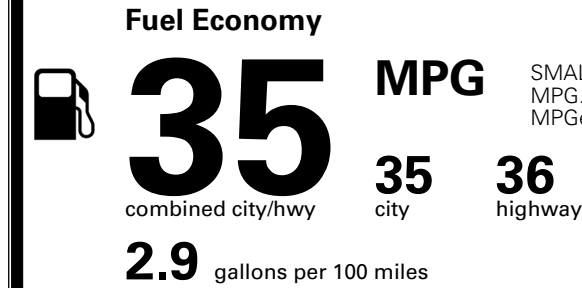

Fuel Economy and Environment

You save \$1,500 in fuel costs over 5 years compared to the average new vehicle.

Annual fuel cost \$1,400

Actual results will vary for many reasons, including driving conditions and how you drive and maintain your vehicle. The average new vehicle gets 29 MPG and costs \$8,500 to fuel over 5 years. Cost estimates are based on 15,000 miles per year at \$ 3.30 per gallon. MPGe is miles per gasoline gallon equivalent. Vehicle emissions are a significant cause of climate change and smog.