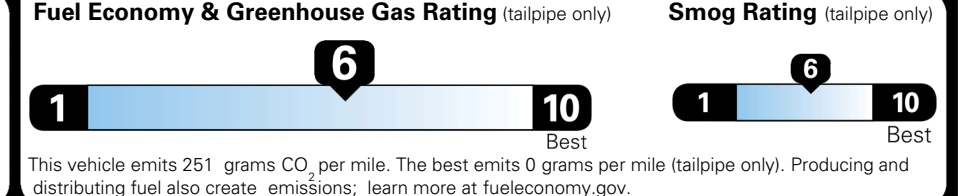

Fuel Economy and Environment

You save \$1,500 in fuel costs over 5 years compared to the average new vehicle.

Annual fuel cost \$1,400

Actual results will vary for many reasons, including driving conditions and how you drive and maintain your vehicle. The average new vehicle gets 29 MPG and costs \$8,500 to fuel over 5 years. Cost estimates are based on 15,000 miles per year at \$ 3.30 per gallon. MPGe is miles per gasoline gallon equivalent. Vehicle emissions are a significant cause of climate change and smog.