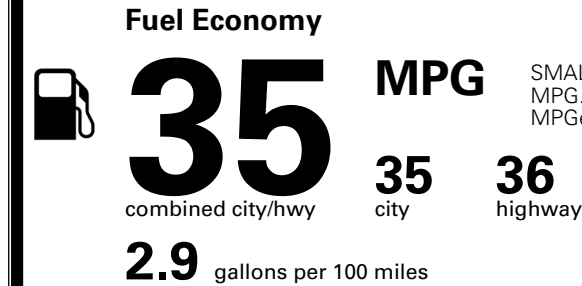

\$ 1,495.00

TOTAL MANUFACTURER'S SUGGESTED RETAIL PRICE ▶

\$ 35,505.00

TOTAL ADDITIONAL WEIGHT: 4.4

EPA DOT Fuel Economy and Environment

Gasoline Vehicle

SMALL SUVs range from 14 to 125 MPG. The best vehicle rates 146 MPGe.

You save \$1,500
 in fuel costs over 5 years compared to the average new vehicle.

Annual fuel cost
\$1,400

Fuel Economy & Greenhouse Gas Rating (tailpipe only)

Smog Rating (tailpipe only)

This vehicle emits 251 grams CO₂ per mile. The best emits 0 grams per mile (tailpipe only). Producing and distributing fuel also create emissions; learn more at fueleconomy.gov.