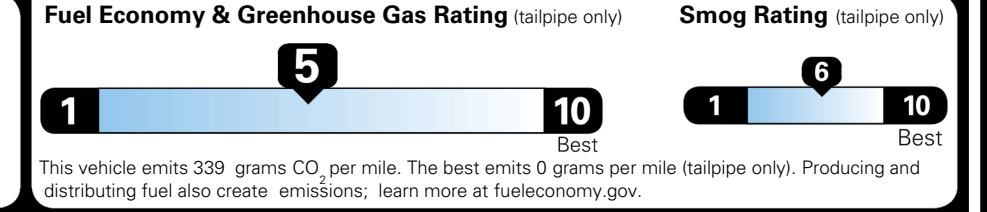

TOTAL ADDITIONAL WEIGHT: 20.0

EPA DOT Fuel Economy and Environment

Gasoline Vehicle

You spend \$1,000 more in fuel costs over 5 years compared to the average new vehicle.

Annual fuel cost \$1,900

Actual results will vary for many reasons, including driving conditions and how you drive and maintain your vehicle. The average new vehicle gets 29 MPG and costs \$8,500 to fuel over 5 years. Cost estimates are based on 15,000 miles per year at \$ 3.30 per gallon. MPGe is miles per gasoline gallon equivalent. Vehicle emissions are a significant cause of climate change and smog.