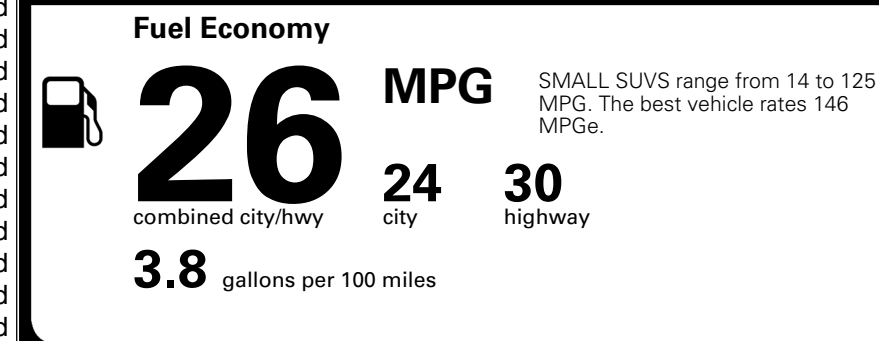

TOTAL ADDITIONAL WEIGHT: 20.0

EPA DOT Fuel Economy and Environment

Gasoline Vehicle

You spend \$1,000 more in fuel costs over 5 years compared to the average new vehicle.

Annual fuel cost \$1,900

Actual results will vary for many reasons, including driving conditions and how you drive and maintain your vehicle. The average new vehicle gets 29 MPG and costs \$8,500 to fuel over 5 years. Cost estimates are based on 15,000 miles per year at \$ 3.30 per gallon. MPGe is miles per gasoline gallon equivalent. Vehicle emissions are a significant cause of climate change and smog.