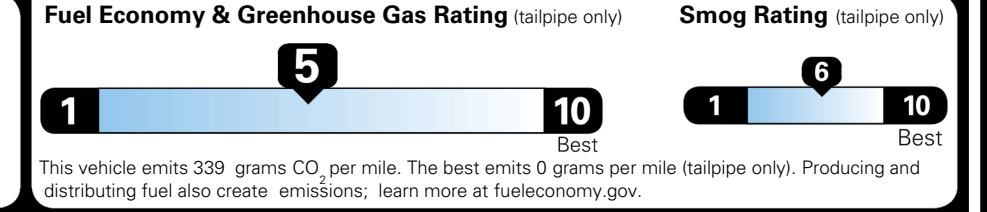

TOTAL ADDITIONAL WEIGHT: 10.0

EPA DOT Fuel Economy and Environment

Gasoline Vehicle

You spend \$1,000 more in fuel costs over 5 years compared to the average new vehicle.

Annual fuel cost \$1,900

Actual results will vary for many reasons, including driving conditions and how you drive and maintain your vehicle. The average new vehicle gets 29 MPG and costs \$8,500 to fuel over 5 years. Cost estimates are based on 15,000 miles per year at \$ 3.30 per gallon. MPGe is miles per gasoline gallon equivalent. Vehicle emissions are a significant cause of climate change and smog.