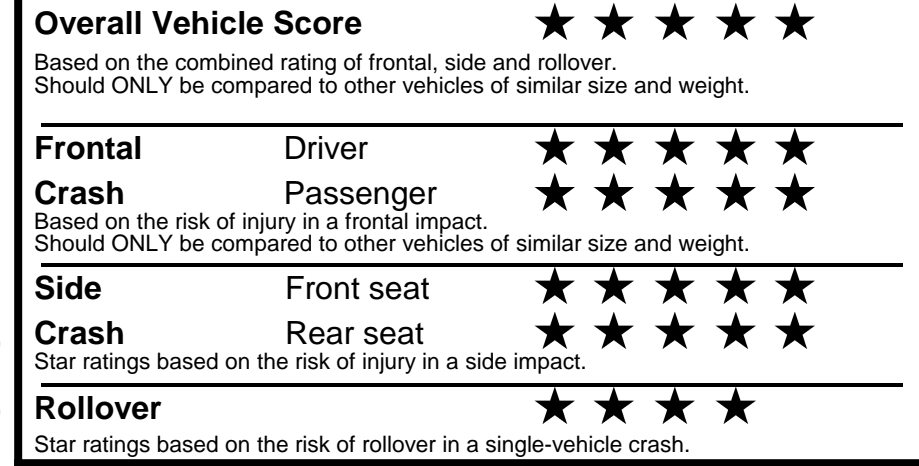

fueleconomy.gov

Calculate personalized estimates and compare vehicles

GOVERNMENT 5-STAR SAFETY RATINGS

PARTS CONTENT INFORMATION

FOR VEHICLES IN THIS CAR LINE U.S./CANADIAN PARTS CONTENT: 55 %

MAJOR SOURCES OF FOREIGN PARTS: KOREA: 30%