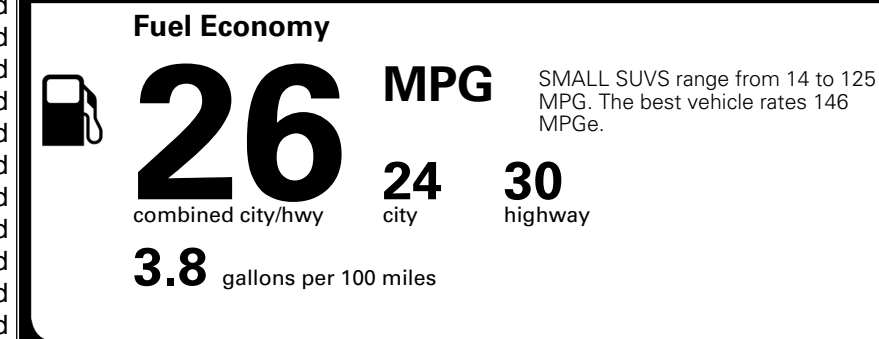

TOTAL ADDITIONAL WEIGHT: 10.0

EPA DOT Fuel Economy and Environment

Gasoline Vehicle

You spend \$1,000 more in fuel costs over 5 years compared to the average new vehicle.

Annual fuel cost \$1,900

Actual results will vary for many reasons, including driving conditions and how you drive and maintain your vehicle. The average new vehicle gets 29 MPG and costs \$8,500 to fuel over 5 years. Cost estimates are based on 15,000 miles per year at \$ 3.30 per gallon. MPGe is miles per gasoline gallon equivalent. Vehicle emissions are a significant cause of climate change and smog.