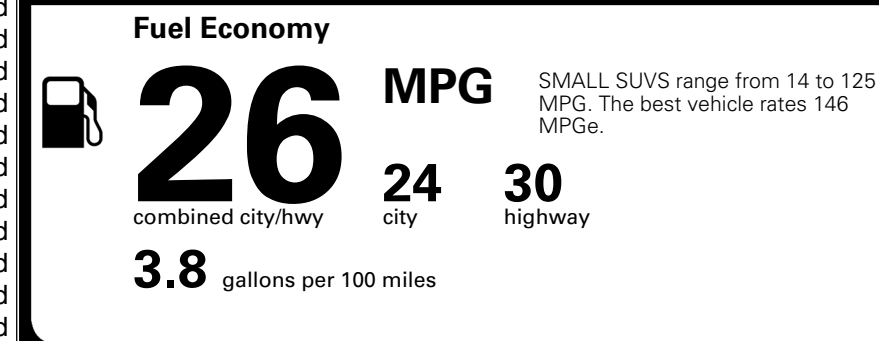

TOTAL ADDITIONAL WEIGHT: 10.0

EPA DOT Fuel Economy and Environment

Gasoline Vehicle

You spend \$1,000 more in fuel costs over 5 years compared to the average new vehicle.

Annual fuel cost \$1,900

Actual results will vary for many reasons, including driving conditions and how you drive and maintain your vehicle. The average new vehicle gets 29 MPG and costs \$8,500 to fuel over 5 years. Cost estimates are based on 15,000 miles per year at \$ 3.30 per gallon. MPGe is miles per gasoline gallon equivalent. Vehicle emissions are a significant cause of climate change and smog.