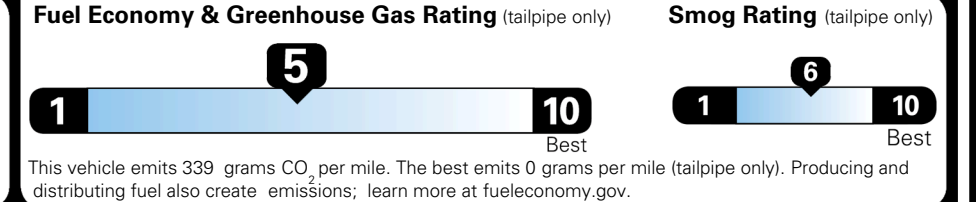

TOTAL ADDITIONAL WEIGHT: 10.0

EPA DOT Fuel Economy and Environment

Gasoline Vehicle

You spend \$1,000 more in fuel costs over 5 years compared to the average new vehicle.

Annual fuel cost \$1,900

Actual results will vary for many reasons, including driving conditions and how you drive and maintain your vehicle. The average new vehicle gets 29 MPG and costs \$8,500 to fuel over 5 years. Cost estimates are based on 15,000 miles per year at \$ 3.30 per gallon. MPGe is miles per gasoline gallon equivalent. Vehicle emissions are a significant cause of climate change and smog.