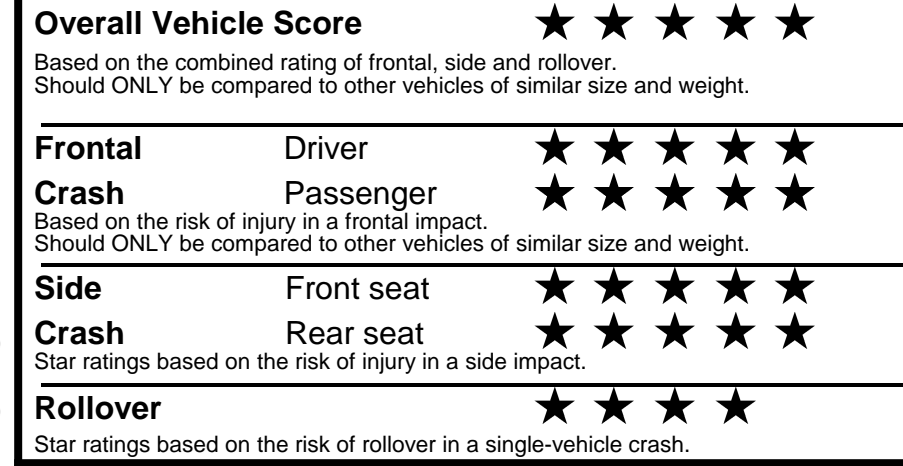

GOVERNMENT 5-STAR SAFETY RATINGS

PARTS CONTENT INFORMATION

FOR VEHICLES IN THIS CAR LINE U.S./CANADIAN PARTS CONTENT: 55 %

MAJOR SOURCES OF FOREIGN PARTS: KOREA: 30%

NOTE: PARTS CONTENT DOES NOT INCLUDE FINAL ASSEMBLY, DISTRIBUTION, OR OTHER NON-PARTS COSTS.

Star ratings range from 1 to 5 stars (★★★★★) with 5 being the highest. Source: National Highway Traffic Safety Administration (NHTSA). www.safercar.gov or 1-888-327-4236

FOR THIS VEHICLE FINAL ASSEMBLY POINT: WEST POINT, GA, USA

Manufacturer's suggested retail price includes Manufacturer's recommended pre-delivery service. License and title fees, state and local taxes and other dealer installed options and accessories are not included in the manufacturer's suggested retail price.

COUNTRY OF ORIGIN ENGINE (MOTOR): USA

TRANSMISSION: USA