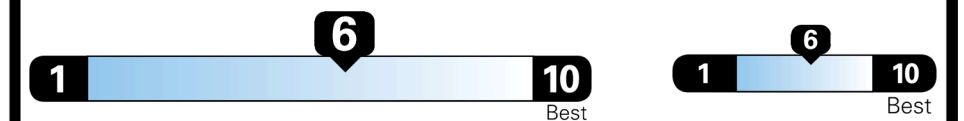

Fuel Economy & Greenhouse Gas Rating (tailpipe only) Smog Rating (tailpipe only)

This vehicle emits 275 grams CO₂ per mile. The best emits 0 grams per mile (tailpipe only). Producing and distributing fuel also create emissions; learn more at fueleconomy.gov.

Actual results will vary for many reasons, including driving conditions and how you drive and maintain your vehicle. The average new vehicle gets 29 MPG and costs $8,500 to fuel over 5 years. Cost estimates are based on 15,000 miles per year at $ 3.30 per gallon. MPGe is miles per gasoline gallon equivalent. Vehicle emissions are a significant cause of climate change and smog.

fueleconomy.gov

Calculate personalized estimates and compare vehicles