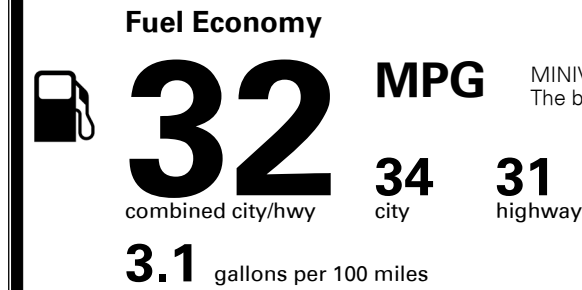

EPA DOT Fuel Economy and Environment

Gasoline Vehicle

MINIVANS range from 20 to 83 MPG. The best vehicle rates 146 MPGe.

You save $750
in fuel costs over 5 years compared to the average new vehicle.

Annual fuel cost **$1,550**