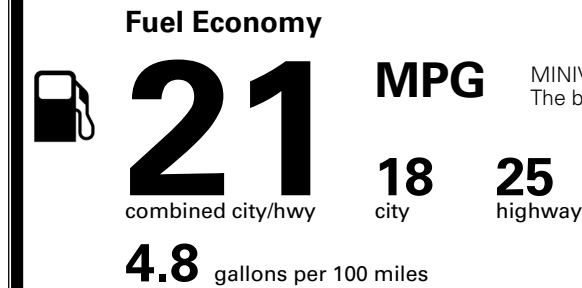

MSRP INCLUDING OPTIONS \$ 49,975.00

INLAND FREIGHT AND HANDLING \$ 1,545.00

TOTAL MANUFACTURER'S SUGGESTED RETAIL PRICE ▶ \$ 51,520.00

TOTAL ADDITIONAL WEIGHT: 64.0

EPA DOT Fuel Economy and Environment

Gasoline Vehicle