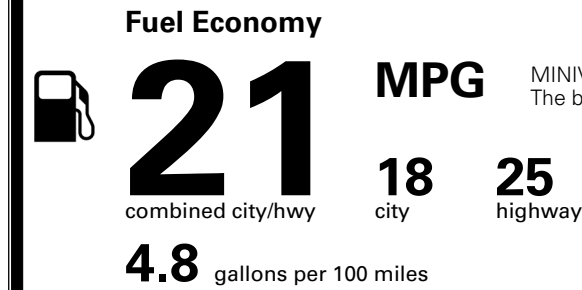

\$495.00
 \$285.00

MSRP INCLUDING OPTIONS

\$ 52,270.00

INLAND FREIGHT AND HANDLING

\$ 1,545.00

TOTAL MANUFACTURER'S SUGGESTED RETAIL PRICE ▶

\$ 53,815.00

TOTAL ADDITIONAL WEIGHT: 11.4

EPA DOT Fuel Economy and Environment

Gasoline Vehicle

MINIVANS range from 20 to 83 MPG. The best vehicle rates 146 MPGe.

You spend
\$3,250
 more in fuel costs over 5 years compared to the average new vehicle.