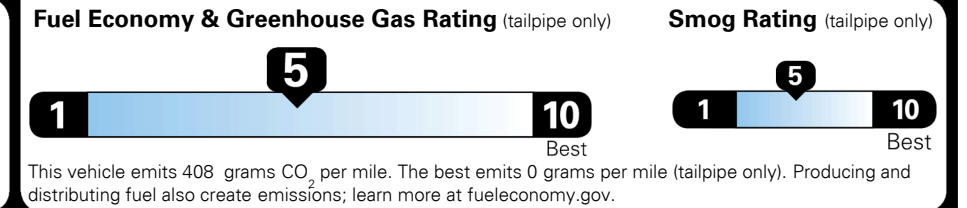

Actual results will vary for many reasons, including driving conditions and how you drive and maintain your vehicle. The average new vehicle gets 28 MPG and costs $9,750 to fuel over 5 years. Cost estimates are based on 15,000 miles per year at $ 3.60 per gallon. MPGe is miles per gasoline gallon equivalent. Vehicle emissions are a significant cause of climate change and smog.

fueleconomy.gov

Calculate personalized estimates and compare vehicles

GOVERNMENT 5-STAR SAFETY RATINGS

Overall Vehicle Score Not Rated

Based on the combined rating of frontal, side and rollover.
Should ONLY be compared to other vehicles of similar size and weight.

Frontal	Driver	Not Rated
Crash	Passenger	Not Rated

Based on the risk of injury in a frontal impact.
Should ONLY be compared to other vehicles of similar size and weight.

Side	Front seat	★ ★ ★ ★ ★
Crash	Rear seat	★ ★ ★ ★ ★

Star ratings based on the risk of injury in a side impact.

Rollover ★ ★ ★ ★ ★

Star ratings based on the risk of rollover in a single-vehicle crash.

Star ratings range from 1 to 5 stars (★★★★★) with 5 being the highest.

Source: National Highway Traffic Safety Administration (NHTSA).

www.safercar.gov or 1-888-327-4236

Manufacturer's suggested retail price includes Manufacturer's recommended pre-delivery service. License and title fees, state and local taxes and other dealer installed options and accessories are not included in the manufacturer's suggested retail price.

PARTS CONTENT INFORMATION

FOR VEHICLES IN THIS CAR LINE U.S./CANADIAN PARTS CONTENT: 1 %

MAJOR SOURCES OF FOREIGN PARTS: KOREA: 95%

NOTE: PARTS CONTENT DOES NOT INCLUDE FINAL ASSEMBLY, DISTRIBUTION, OR OTHER NON-PARTS COSTS.

FOR THIS VEHICLE FINAL ASSEMBLY POINT: GWANGMYEONG, KOREA

COUNTRY OF ORIGIN

ENGINE (MOTOR): KOREA

TRANSMISSION: KOREA

*Additional terms and conditions apply.

**Kia Connect may be currently unavailable for Model Year 2022 and newer vehicles sold or purchased in Massachusetts; please see owners.kia.com for updates on availability.

NOTE: When you purchase this vehicle, Kia America, Inc. collects personal information you provide to the dealership. For information on our collection and use of personal information and your rights, please see our Privacy Policy on www.kia.com.