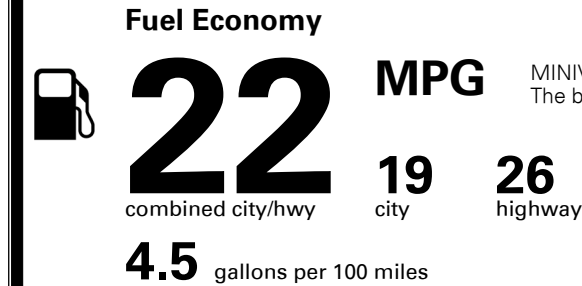

\$495.00
 \$95.00
 \$360.00
 \$225.00
 \$125.00
 \$575.00

MSRP INCLUDING OPTIONS

\$ 48,175.00

INLAND FREIGHT AND HANDLING

\$ 1,365.00

TOTAL MANUFACTURER'S SUGGESTED RETAIL PRICE ▶

\$ 49,540.00

TOTAL ADDITIONAL WEIGHT: 72.4

EPA DOT Fuel Economy and Environment

Gasoline Vehicle

MINIVANS range from 20 to 48 MPG.
 The best vehicle rates 140 MPGe.

**You spend
 \$2,500
 more in fuel costs
 over 5 years**
 compared to the
 average new vehicle.