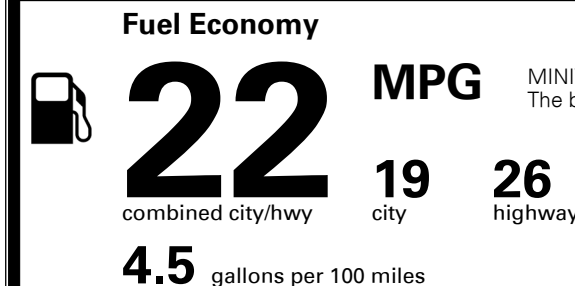

TOTAL ADDITIONAL WEIGHT: 17.6

EPA DOT Fuel Economy and Environment

Gasoline Vehicle

MINIVANS range from 20 to 48 MPG. The best vehicle rates 140 MPGe.

You spend
\$2,500
 more in fuel costs
 over 5 years
 compared to the
 average new vehicle.