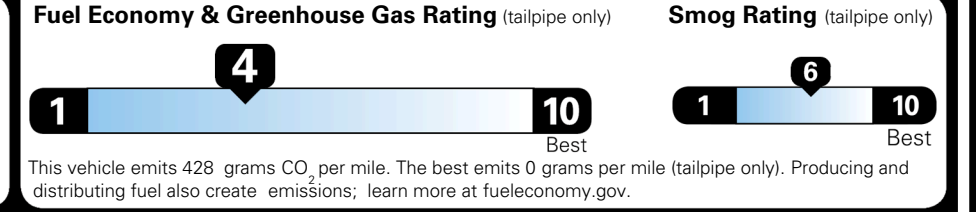

Actual results will vary for many reasons, including driving conditions and how you drive and maintain your vehicle. The average new vehicle gets 29 MPG and costs $8,500 to fuel over 5 years. Cost estimates are based on 15,000 miles per year at $ 3.30 per gallon. MPGe is miles per gasoline gallon equivalent. Vehicle emissions are a significant cause of climate change and smog.

fueleconomy.gov
Calculate personalized estimates and compare vehicles

Smartphone QR Code

GOVERNMENT 5-STAR SAFETY RATINGS

Overall Vehicle Score	Not Rated
Based on the combined rating of frontal, side and rollover. Should ONLY be compared to other vehicles of similar size and weight.	
Frontal	Driver ★ ★ ★ ★ ★
Crash	Passenger ★ ★ ★ ★
Based on the risk of injury in a frontal impact. Should ONLY be compared to other vehicles of similar size and weight.	
Side	Front seat Not Rated
Crash	Rear seat Not Rated
Star ratings based on the risk of injury in a side impact.	
Rollover	★ ★ ★ ★
Star ratings based on the risk of rollover in a single-vehicle crash.	

Star ratings range from 1 to 5 stars (★★★★★) with 5 being the highest. Source: National Highway Traffic Safety Administration (NHTSA). www.safercar.gov or 1-888-327-4236

Manufacturer's suggested retail price includes Manufacturer's recommended pre-delivery service. License and title fees, state and local taxes and other dealer installed options and accessories are not included in the manufacturer's suggested retail price.

PARTS CONTENT INFORMATION

FOR VEHICLES IN THIS CAR LINE U.S./CANADIAN PARTS CONTENT: 2 %

MAJOR SOURCES OF FOREIGN PARTS: KOREA: 95%

NOTE: PARTS CONTENT DOES NOT INCLUDE FINAL ASSEMBLY, DISTRIBUTION, OR OTHER NON-PARTS COSTS.

FOR THIS VEHICLE FINAL ASSEMBLY POINT: GWANGMYEONG, KOREA

COUNTRY OF ORIGIN ENGINE (MOTOR): KOREA
TRANSMISSION: KOREA