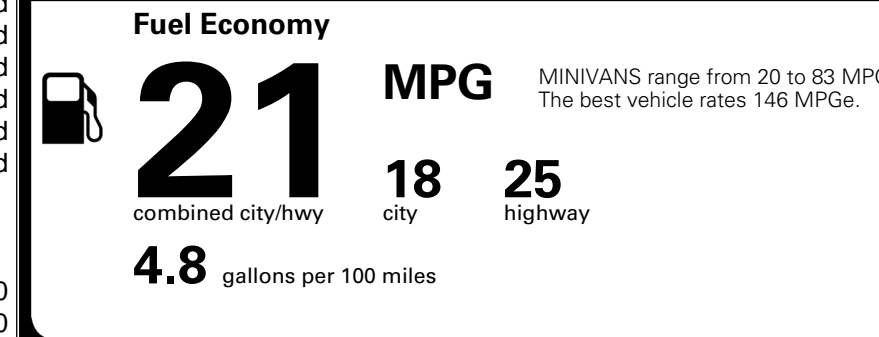

EPA DOT Fuel Economy and Environment

Gasoline Vehicle

You spend $3,250 more in fuel costs over 5 years compared to the average new vehicle.

Annual fuel cost $2,350