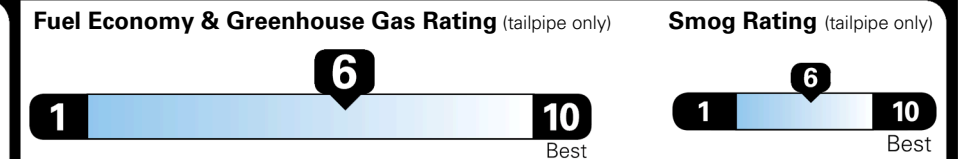

TOTAL ADDITIONAL WEIGHT: 6.7

EPA DOT Fuel Economy and Environment

Gasoline Vehicle

Fuel Economy

29 MPG
 combined city/hwy

27 MPG
 city

31 MPG
 highway

3.4 gallons per 100 miles

SMALL SUVs range from 14 to 138 MPG. The best vehicle rates 146 MPGe.

You save \$0
 in fuel costs over 5 years compared to the average new vehicle.

Annual fuel cost \$1,700

This vehicle emits 309 grams CO₂ per mile. The best emits 0 grams per mile (tailpipe only). Producing and distributing fuel also create emissions; learn more at fueleconomy.gov.