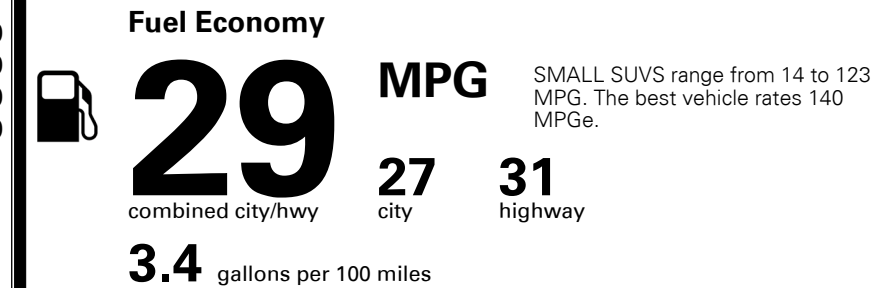

EXTERIOR
17" Alloy Wheels
Heated Outside Mirrors w/ LED Turn Signals
Upgraded Grille w/LED Positioning Lights
LED Rear Combination Lights & Daytime Running Lights
Front Fog Lights
Roof Rails, Rear Spoiler and Rear Privacy Glass
Compact Spare Tire

WARRANTY
10 Year/100,000 Mile Limited Powertrain Warranty
5 Year/60,000 Mile Limited Basic Warranty
5 Year/60,000 Mile Roadside Assistance

MANUFACTURER'S SUGGESTED RETAIL PRICE ▶

$ 26,490.00

ADDITIONAL INSTALLED EQUIPMENT:
(In addition to or in place of standard features)
Carpeted Floor Mats $175.00
Cargo Net, Floor Style $55.00
Cargo Tray, Reversible $140.00
Wheel Locks $65.00

MSRP INCLUDING OPTIONS

$ 26,925.00

INLAND FREIGHT AND HANDLING

$ 1,325.00

TOTAL MANUFACTURER'S SUGGESTED RETAIL PRICE ▶

$ 28,250.00

*Additional terms and conditions apply.

**Kia Connect may be currently unavailable for Model Year 2022 and newer vehicles sold or purchased in Massachusetts; please see owners.kia.com for updates on availability.

NOTE: When you purchase this vehicle, Kia America, Inc. collects personal information you provide to the dealership. For information on our collection and use of personal information and your rights, please see our Privacy Policy on www.kia.com.

TOTAL ADDITIONAL WEIGHT: 10.8

EPA DOT Fuel Economy and Environment

Gasoline Vehicle

You save $500
in fuel costs over 5 years compared to the average new vehicle.

Annual fuel cost
$1,850