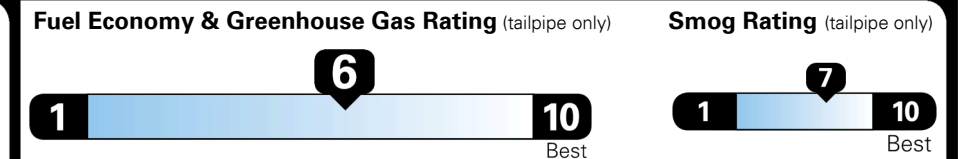

TOTAL ADDITIONAL WEIGHT: 10.8

EPA DOT Fuel Economy and Environment

Gasoline Vehicle

You save \$500
 in fuel costs over 5 years compared to the average new vehicle.

Annual fuel cost
\$1,850

Actual results will vary for many reasons, including driving conditions and how you drive and maintain your vehicle. The average new vehicle gets 28 MPG and costs \$9,750 to fuel over 5 years. Cost estimates are based on 15,000 miles per year at \$ 3.60 per gallon. MPGe is miles per gasoline gallon equivalent. Vehicle emissions are a significant cause of climate change and smog.