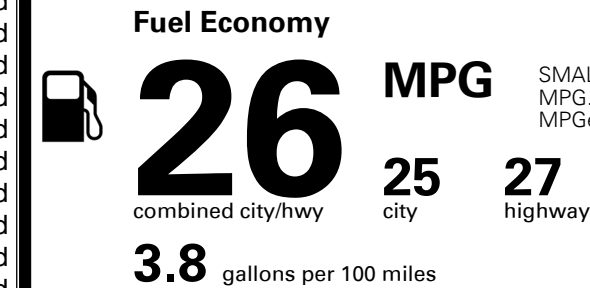

\$175.00

MSRP INCLUDING OPTIONS

\$ 31,760.00

INLAND FREIGHT AND HANDLING

\$ 1,325.00

TOTAL MANUFACTURER'S SUGGESTED RETAIL PRICE ▶

\$ 33,085.00

TOTAL ADDITIONAL WEIGHT: 5.8

EPA DOT Fuel Economy and Environment

Gasoline Vehicle

SMALL SUVs range from 14 to 123 MPG. The best vehicle rates 140 MPGe.

You spend \$750 more in fuel costs over 5 years compared to the average new vehicle.