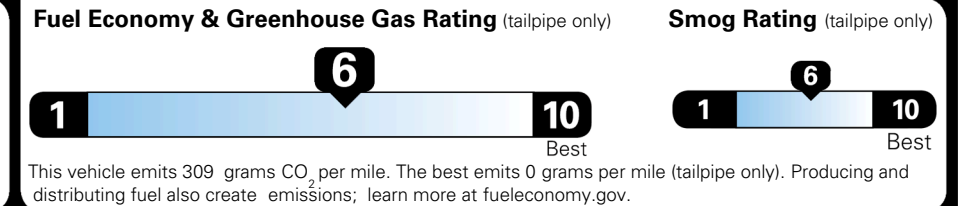

EPA DOT Fuel Economy and Environment

Gasoline Vehicle

You save \$0
 in fuel costs over 5 years compared to the average new vehicle.

Annual fuel cost
\$1,700

Actual results will vary for many reasons, including driving conditions and how you drive and maintain your vehicle. The average new vehicle gets 29 MPG and costs \$8,500 to fuel over 5 years. Cost estimates are based on 15,000 miles per year at \$ 3.30 per gallon. MPGe is miles per gasoline gallon equivalent. Vehicle emissions are a significant cause of climate change and smog.