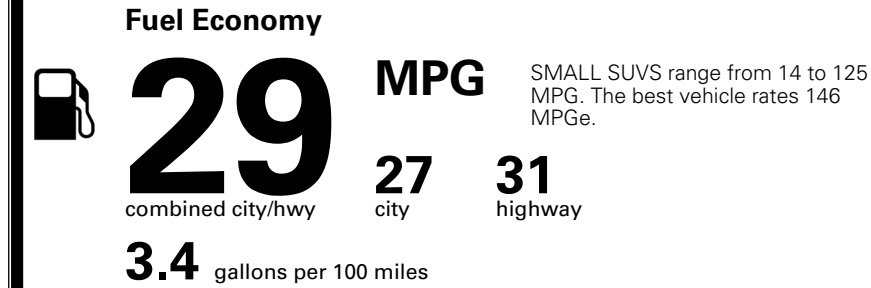

MANUFACTURER'S SUGGESTED RETAIL PRICE ▶

COMPARE EX AWD FEATURES

Added to/in place of standard S AWD features

- Smart Power Liftgate
- 10.25" Instrument Display
- SynTex Seating Material
- Heated Front Seats
- Power Driver's Seat w/ Power Lumbar
- Dual Illuminated Vanity Mirrors
- Wireless Phone Charger
- Cargo Cover
- Parking Distance Warning - Reverse

ADDITIONAL INSTALLED EQUIPMENT: (In addition to or in place of standard features)

EX Sunroof Package
- Power Sunroof with Sunshade
- 17" Gloss Black Alloy Wheels
Cross Bars
Carpeted Floor Mats
Wheel Locks

$ 28,690.00

Included
Included
Included
Included
Included
Included
Included
Included
Included

$800.00
$400.00
$200.00
$80.00

MSRP INCLUDING OPTIONS

$ 30,170.00

INLAND FREIGHT AND HANDLING

$ 1,495.00

TOTAL MANUFACTURER'S SUGGESTED RETAIL PRICE ▶

$ 31,665.00

TOTAL ADDITIONAL WEIGHT: 16.8

*Additional terms and conditions apply.
**Kia Connect may be currently unavailable for some Model Year 2022 and newer vehicles sold or purchased in Massachusetts; please see owners.kia.com for more information.
NOTE: When you purchase this vehicle, Kia America, Inc. collects personal information you provide to the dealership. For information on our collection and use of personal information and your rights, please see our Privacy Policy on www.kia.com.

EPA DOT Fuel Economy and Environment

Gasoline Vehicle

You save $0
in fuel costs over 5 years compared to the average new vehicle.

Annual fuel cost
$1,700