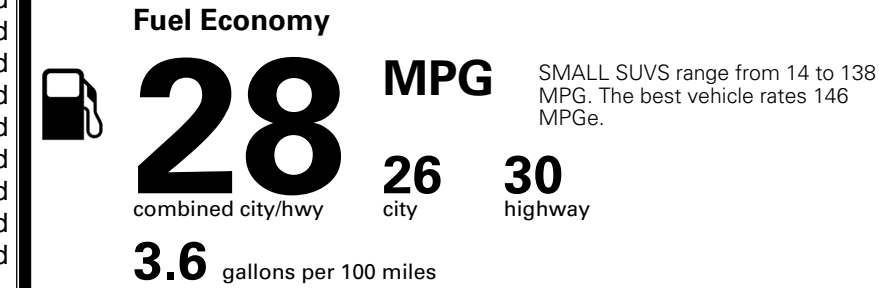

WARRANTY

10 Year/100,000 Mile Limited Powertrain Warranty
5 Year/60,000 Mile Limited Basic Warranty
5 Year/60,000 Mile Roadside Assistance

MANUFACTURER'S SUGGESTED RETAIL PRICE ▶

$ 28,090.00

COMPARE S AWD FEATURES

Added to/in place of standard LX AWD features
- 18" Alloy Wheels
- Gloss Black Exterior Trim Accents
- Automatic Pop-Out Outside Door Handles
- Blind-Spot Collision-Avoidance Assist
- Rear Cross-Traffic Collision-Avoidance Assist
- Safe Exit Warning
- Power Driver's Seat w/ Power Lumbar
- Wireless Phone Charger

Included
Included
Included
Included
Included
Included
Included
Included

ADDITIONAL INSTALLED EQUIPMENT:
(In addition to or in place of standard features)
Carpeted Floor Mats

$200.00

MSRP INCLUDING OPTIONS

$ 28,290.00

INLAND FREIGHT AND HANDLING

$ 1,495.00

TOTAL MANUFACTURER'S SUGGESTED RETAIL PRICE ▶

$ 29,785.00

*Additional terms and conditions apply.

**Kia Connect may be currently unavailable for some Model Year 2022 and newer vehicles sold or purchased in Massachusetts; please see owners.kia.com for more information.

NOTE: When you purchase this vehicle, Kia America, Inc. collects personal information you provide to the dealership. For information on our collection and use of personal information and your rights, please see our Privacy Policy on www.kia.com.

TOTAL ADDITIONAL WEIGHT: 13.1

EPA DOT Fuel Economy and Environment

Gasoline Vehicle

You spend $250 more in fuel costs over 5 years compared to the average new vehicle.

Annual fuel cost $1,650