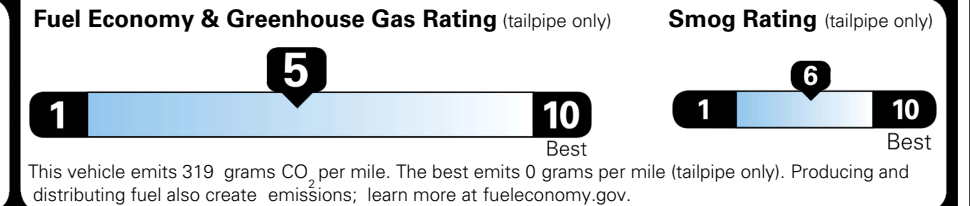

TOTAL ADDITIONAL WEIGHT: 13.1

EPA DOT Fuel Economy and Environment

Gasoline Vehicle

You spend \$250 more in fuel costs over 5 years compared to the average new vehicle.

Annual fuel cost \$1,650

Actual results will vary for many reasons, including driving conditions and how you drive and maintain your vehicle. The average new vehicle gets 29 MPG and costs \$8,000 to fuel over 5 years. Cost estimates are based on 15,000 miles per year at \$ 3.10 per gallon. MPGe is miles per gasoline gallon equivalent. Vehicle emissions are a significant cause of climate change and smog.