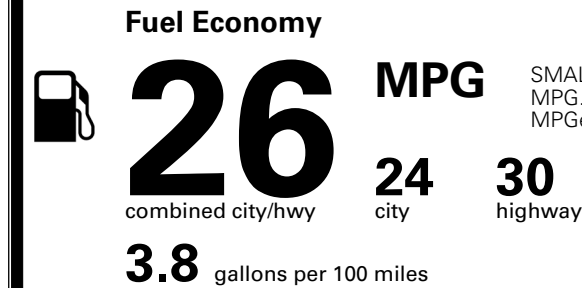

\$2,500.00

MSRP INCLUDING OPTIONS

\$ 35,490.00

INLAND FREIGHT AND HANDLING

\$ 1,495.00

TOTAL MANUFACTURER'S SUGGESTED RETAIL PRICE ▶

\$ 36,985.00

TOTAL ADDITIONAL WEIGHT: 7.2

EPA DOT Fuel Economy and Environment

Gasoline Vehicle

SMALL SUVs range from 14 to 138 MPG. The best vehicle rates 146 MPGe.

You spend \$1,000 more in fuel costs over 5 years compared to the average new vehicle.