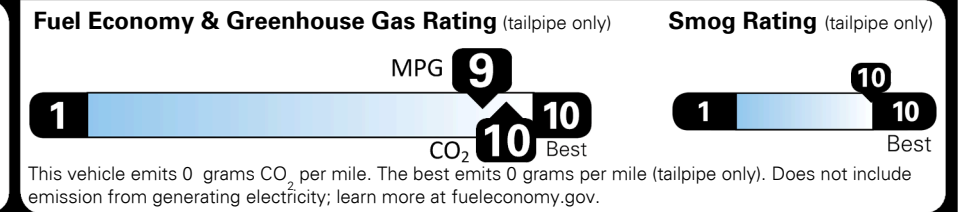

Actual results will vary for many reasons, including driving conditions and how you drive and maintain your vehicle. The average new vehicle gets 28 MPG and costs $9,500 to fuel over 5 years. Cost estimates are based on 15,000 miles per year at $0.16 per kW-hr. MPGe is miles per gasoline gallon equivalent. Vehicle emissions are a significant cause of global warming and smog.

fueleconomy.gov

Calculate personalized estimates and compare vehicles

GOVERNMENT 5-STAR SAFETY RATINGS

Overall Vehicle Score	Not Rated	
Based on the combined rating of frontal, side and rollover. Should ONLY be compared to other vehicles of similar size and weight.		
Frontal Crash	Driver	Not Rated
	Passenger	Not Rated
Based on the risk of injury in a frontal impact. Should ONLY be compared to other vehicles of similar size and weight.		
Side Crash	Front seat	Not Rated
	Rear seat	Not Rated
Star ratings based on the risk of injury in a side impact.		
Rollover	Not Rated	
Star ratings based on the risk of rollover in a single-vehicle crash.		

Star ratings range from 1 to 5 stars (★★★★★) with 5 being the highest.
Source: National Highway Traffic Safety Administration (NHTSA).
www.safercar.gov or 1-888-327-4236

Manufacturer's suggested retail price includes Manufacturer's recommended pre-delivery service. License and title fees, state and local taxes and other dealer installed options and accessories are not included in the manufacturer's suggested retail price.

PARTS CONTENT INFORMATION

FOR VEHICLES IN THIS CAR LINE U.S./CANADIAN PARTS CONTENT: 1 %

MAJOR SOURCES OF FOREIGN PARTS:
KOREA: 70%
CHINA: 25%

NOTE: PARTS CONTENT DOES NOT INCLUDE FINAL ASSEMBLY, DISTRIBUTION, OR OTHER NON-PARTS COSTS.

FOR THIS VEHICLE FINAL ASSEMBLY POINT: HWASUNG, KOREA

COUNTRY OF ORIGIN ENGINE (MOTOR): KOREA
TRANSMISSION: KOREA

*Additional terms and conditions apply.
**Kia Connect may be currently unavailable for some Model Year 2022 and newer vehicles sold or purchased in Massachusetts; please see owners.kia.com for more information.
NOTE: When you purchase this vehicle, Kia America, Inc. collects personal information you provide to the dealership. For information on our collection and use of personal information and your rights, please see our Privacy Policy on www.kia.com.