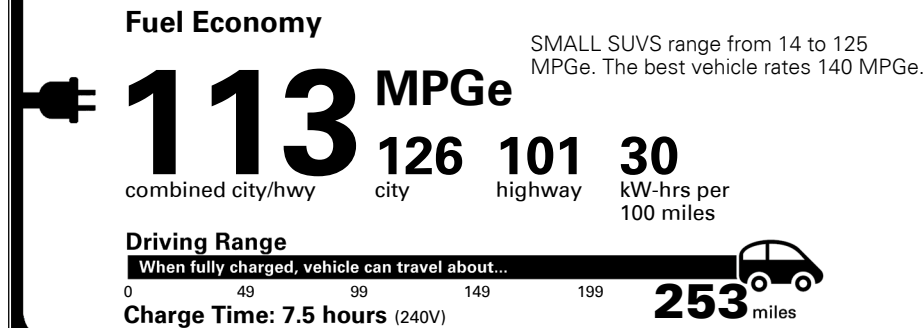

MSRP INCLUDING OPTIONS \$ 46,545.00

INLAND FREIGHT AND HANDLING \$ 1,395.00

TOTAL MANUFACTURER'S SUGGESTED RETAIL PRICE ▶ \$ 47,940.00

TOTAL ADDITIONAL WEIGHT: 8.5

EPA DOT Fuel Economy and Environment

Electric Vehicle

You save \$6,000
 in fuel costs over 5 years compared to the average new vehicle.

Annual fuel cost \$700

Actual results will vary for many reasons, including driving conditions and how you drive and maintain your vehicle. The average new vehicle gets 28 MPG and costs \$9,500 to fuel over 5 years. Cost estimates are based on 15,000 miles per year at \$0.16 per kW-hr. MPGe is miles per gasoline gallon equivalent. Vehicle emissions are a significant cause of global warming and smog.