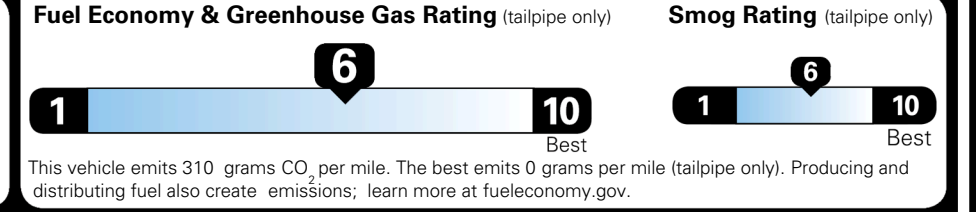

Actual results will vary for many reasons, including driving conditions and how you drive and maintain your vehicle. The average new vehicle gets 29 MPG and costs $8,500 to fuel over 5 years. Cost estimates are based on 15,000 miles per year at $ 3.30 per gallon. MPGe is miles per gasoline gallon equivalent. Vehicle emissions are a significant cause of climate change and smog.

fueleconomy.gov
Calculate personalized estimates and compare vehicles