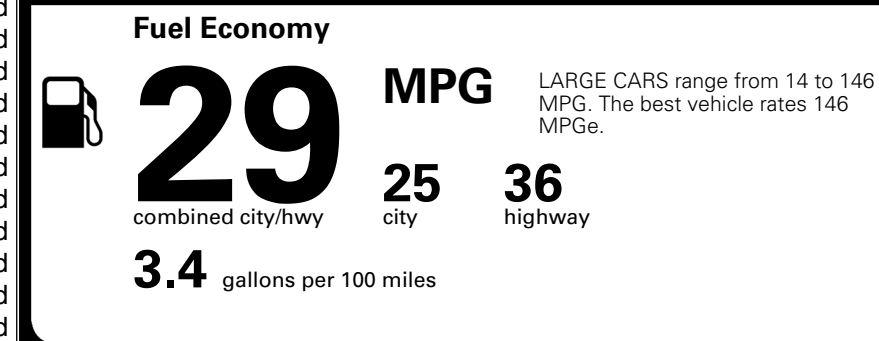

\$ 1,245.00

TOTAL MANUFACTURER'S SUGGESTED RETAIL PRICE ▶

\$ 32,710.00

TOTAL ADDITIONAL WEIGHT: 8.2

EPA DOT Fuel Economy and Environment

Gasoline Vehicle

You save \$0
 in fuel costs over 5 years compared to the average new vehicle.