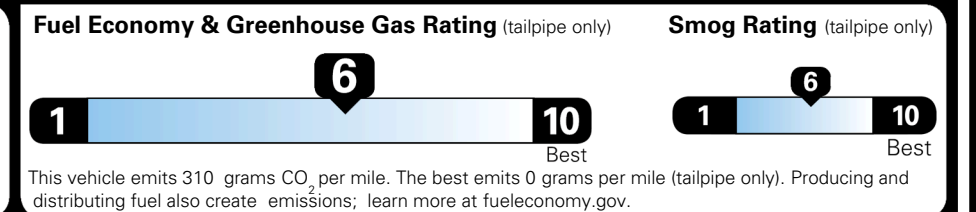

EPA DOT Fuel Economy and Environment

Gasoline Vehicle

You save \$0
 in fuel costs over 5 years compared to the average new vehicle.

Annual fuel cost \$1,700

Actual results will vary for many reasons, including driving conditions and how you drive and maintain your vehicle. The average new vehicle gets 29 MPG and costs \$8,500 to fuel over 5 years. Cost estimates are based on 15,000 miles per year at \$ 3.30 per gallon. MPGe is miles per gasoline gallon equivalent. Vehicle emissions are a significant cause of climate change and smog.