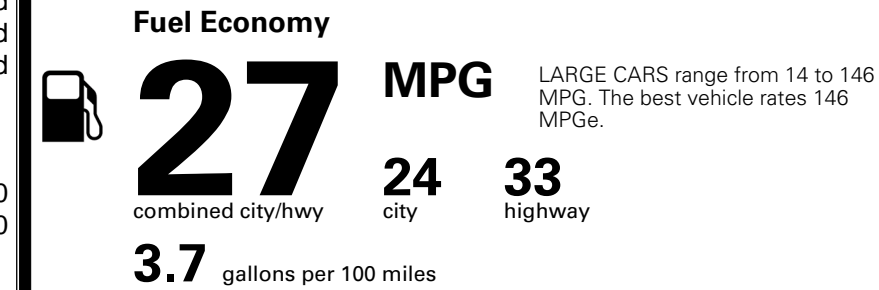

TOTAL MANUFACTURER'S SUGGESTED RETAIL PRICE ▶

\$ 34,310.00

TOTAL ADDITIONAL WEIGHT: 8.2

EPA DOT Fuel Economy and Environment

Gasoline Vehicle

You spend \$750 more in fuel costs over 5 years compared to the average new vehicle.