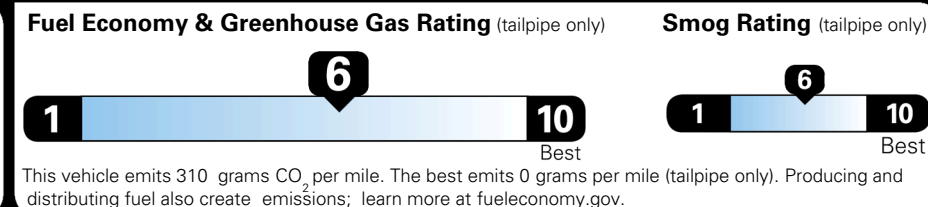

\$295.00
 \$200.00
 \$80.00

\$ 28,965.00

\$ 1,195.00

\$ 30,160.00

EPA DOT Fuel Economy and Environment

Gasoline Vehicle

You save \$0
 in fuel costs over 5 years compared to the average new vehicle.

Annual fuel cost \$1,700