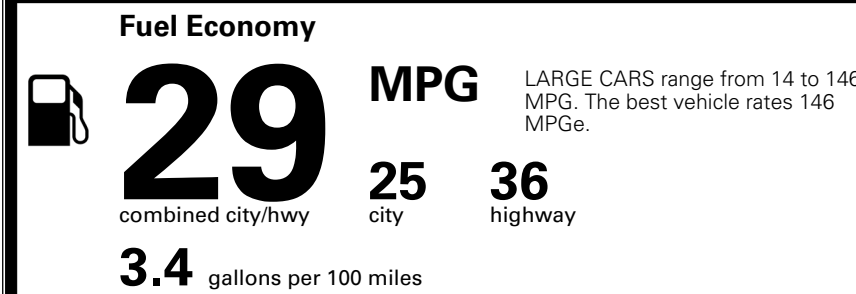

\$295.00
 \$200.00
 \$80.00

\$ 28,965.00

\$ 1,195.00

\$ 30,160.00

EPA DOT Fuel Economy and Environment

Gasoline Vehicle

You save \$0
 in fuel costs over 5 years compared to the average new vehicle.

Annual fuel cost \$1,700