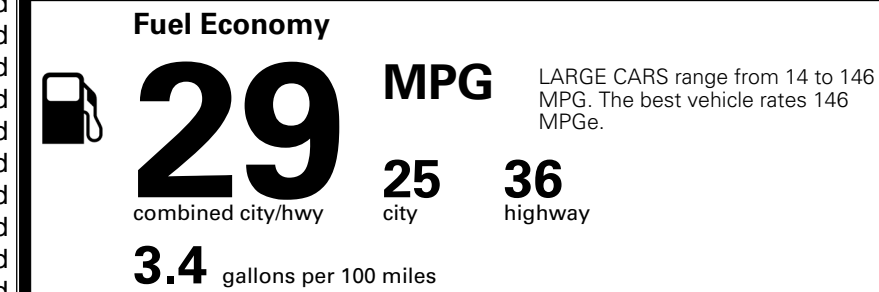

EPA DOT Fuel Economy and Environment

Gasoline Vehicle

You save $0
in fuel costs over 5 years compared to the average new vehicle.

Annual fuel cost
$1,700