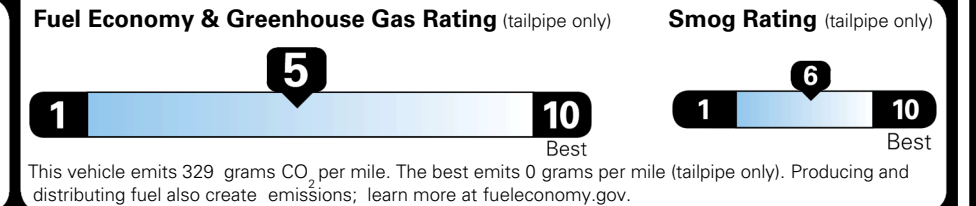

\$ 32,370.00

TOTAL ADDITIONAL WEIGHT: 8.1

EPA DOT Fuel Economy and Environment

Gasoline Vehicle

You spend \$750 more in fuel costs over 5 years compared to the average new vehicle.

Annual fuel cost \$1,850