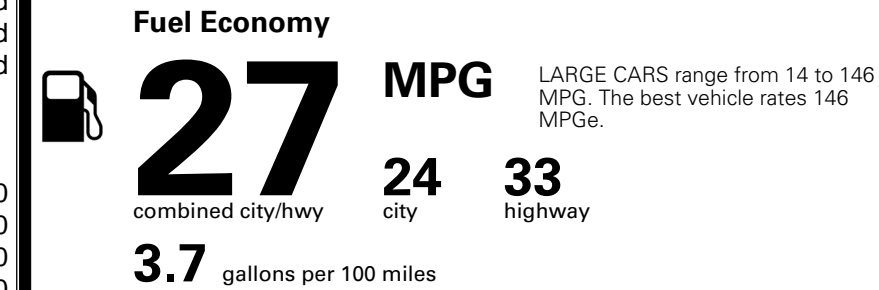

\$ 30,090.00

Included
 Included
 Included

\$495.00
 \$295.00
 \$200.00
 \$45.00

MSRP INCLUDING OPTIONS

\$ 31,125.00

INLAND FREIGHT AND HANDLING

\$ 1,245.00

TOTAL MANUFACTURER'S SUGGESTED RETAIL PRICE ▶

\$ 32,370.00

TOTAL ADDITIONAL WEIGHT: 8.1

EPA DOT Fuel Economy and Environment

Gasoline Vehicle

You spend \$750 more in fuel costs over 5 years compared to the average new vehicle.

Annual fuel cost \$1,850