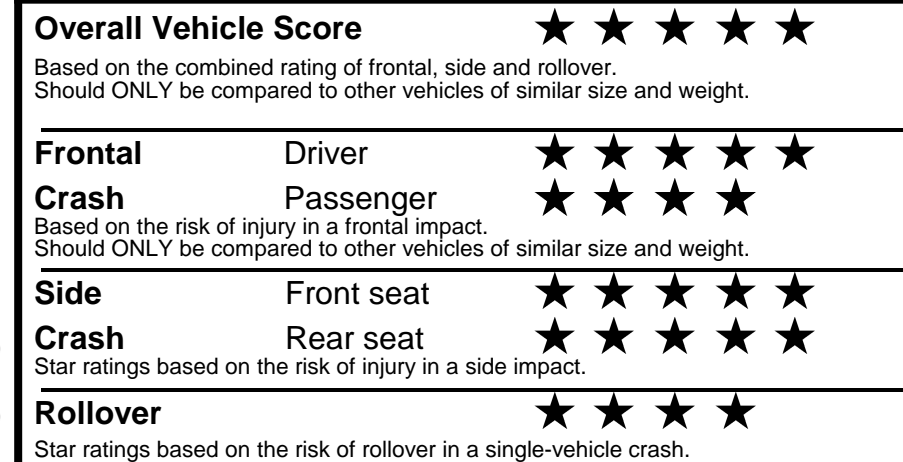

GOVERNMENT 5-STAR SAFETY RATINGS

Star ratings range from 1 to 5 stars (★★★★★) with 5 being the highest.
Source: National Highway Traffic Safety Administration (NHTSA).
www.safercar.gov or 1-888-327-4236

Manufacturer's suggested retail price includes Manufacturer's recommended pre-delivery service. License and title fees, state and local taxes and other dealer installed options and accessories are not included in the manufacturer's suggested retail price.

PARTS CONTENT INFORMATION

FOR VEHICLES IN THIS CAR LINE U.S./CANADIAN PARTS CONTENT: 0 %

MAJOR SOURCES OF FOREIGN PARTS: KOREA: 90%

NOTE: PARTS CONTENT DOES NOT INCLUDE FINAL ASSEMBLY, DISTRIBUTION, OR OTHER NON-PARTS COSTS.

FOR THIS VEHICLE FINAL ASSEMBLY POINT: HWASUNG, KOREA

COUNTRY OF ORIGIN ENGINE (MOTOR): KOREA

TRANSMISSION: KOREA