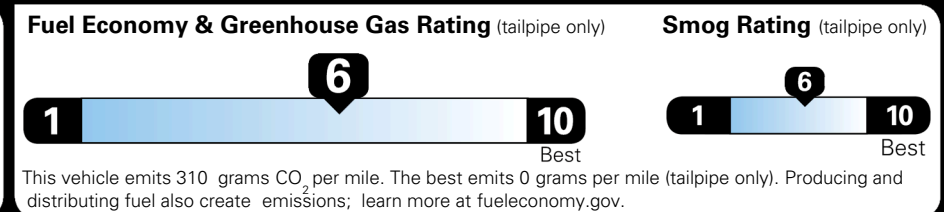

### EPA DOT Fuel Economy and Environment

Gasoline Vehicle

**You save \$0**  
 in fuel costs over 5 years compared to the average new vehicle.

**Annual fuel cost \$1,700**

Actual results will vary for many reasons, including driving conditions and how you drive and maintain your vehicle. The average new vehicle gets 29 MPG and costs \$8,500 to fuel over 5 years. Cost estimates are based on 15,000 miles per year at \$ 3.30 per gallon. MPGe is miles per gasoline gallon equivalent. Vehicle emissions are a significant cause of climate change and smog.