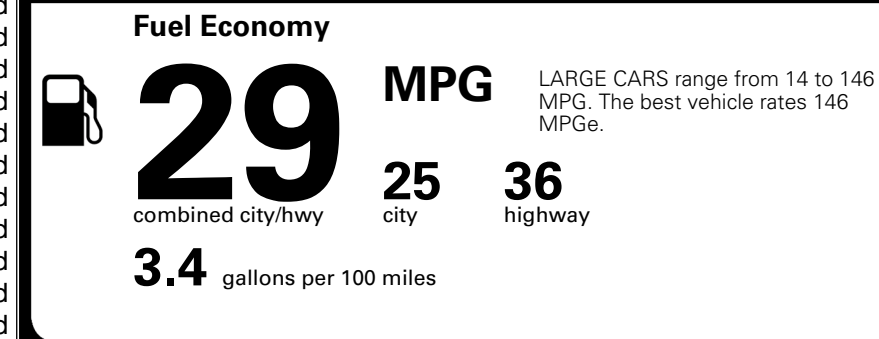

\$ 1,245.00

TOTAL MANUFACTURER'S SUGGESTED RETAIL PRICE ▶

\$ 32,780.00

TOTAL ADDITIONAL WEIGHT: 8.7

EPA DOT Fuel Economy and Environment

Gasoline Vehicle

You save \$0
 in fuel costs over 5 years compared to the average new vehicle.