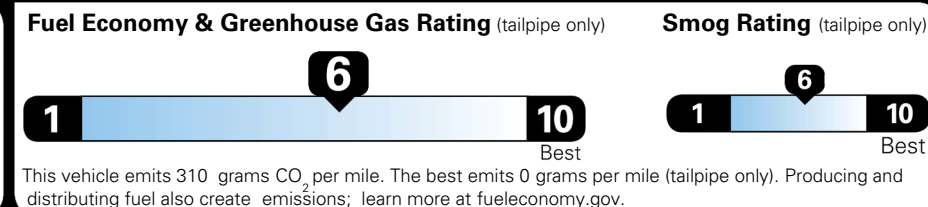

EPA DOT Fuel Economy and Environment

Gasoline Vehicle

You save \$0
 in fuel costs over 5 years compared to the average new vehicle.

Annual fuel cost
\$1,700

Actual results will vary for many reasons, including driving conditions and how you drive and maintain your vehicle. The average new vehicle gets 29 MPG and costs \$8,500 to fuel over 5 years. Cost estimates are based on 15,000 miles per year at \$ 3.30 per gallon. MPGe is miles per gasoline gallon equivalent. Vehicle emissions are a significant cause of climate change and smog.