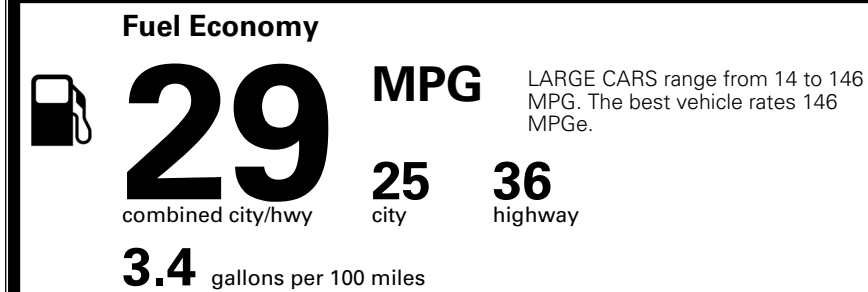

EPA DOT Fuel Economy and Environment

Gasoline Vehicle

You save $0
in fuel costs over 5 years compared to the average new vehicle.

Annual fuel cost
$1,700