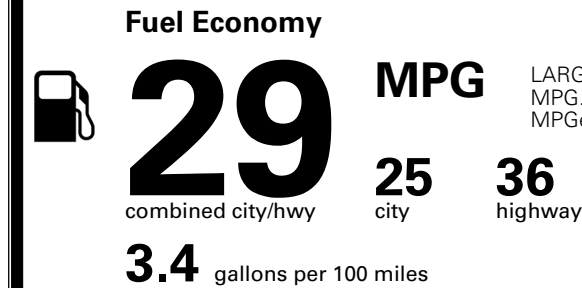

MSRP INCLUDING OPTIONS \$ 31,760.00

INLAND FREIGHT AND HANDLING \$ 1,245.00

TOTAL MANUFACTURER'S SUGGESTED RETAIL PRICE ▶

\$ 33,005.00

TOTAL ADDITIONAL WEIGHT: 8.2

EPA DOT Fuel Economy and Environment

LARGE CARS range from 14 to 146 MPG. The best vehicle rates 146 MPGe.

You save \$0
 in fuel costs over 5 years compared to the average new vehicle.

Annual fuel cost \$1,700

Fuel Economy & Greenhouse Gas Rating (tailpipe only)

Smog Rating (tailpipe only)

This vehicle emits 310 grams CO₂ per mile. The best emits 0 grams per mile (tailpipe only). Producing and distributing fuel also create emissions; learn more at fueleconomy.gov.