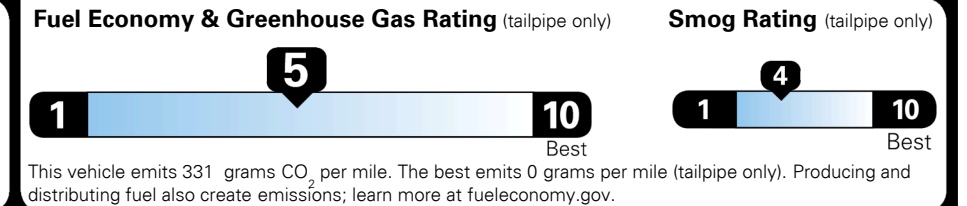

Actual results will vary for many reasons, including driving conditions and how you drive and maintain your vehicle. The average new vehicle gets 29 MPG and costs $8,500 to fuel over 5 years. Cost estimates are based on 15,000 miles per year at $ 3.30 per gallon. MPGe is miles per gasoline gallon equivalent. Vehicle emissions are a significant cause of climate change and smog.

fueleconomy.gov

Calculate personalized estimates and compare vehicles

GOVERNMENT 5-STAR SAFETY RATINGS

Overall Vehicle Score	Not Rated	
Based on the combined rating of frontal, side and rollover. Should ONLY be compared to other vehicles of similar size and weight.		
Frontal	Driver	Not Rated
Crash	Passenger	Not Rated
Based on the risk of injury in a frontal impact. Should ONLY be compared to other vehicles of similar size and weight.		
Side	Front seat	Not Rated
Crash	Rear seat	Not Rated
Star ratings based on the risk of injury in a side impact.		
Rollover	Not Rated	
Star ratings based on the risk of rollover in a single-vehicle crash.		

Star ratings range from 1 to 5 stars (★★★★★) with 5 being the highest.
Source: National Highway Traffic Safety Administration (NHTSA).
www.safercar.gov or 1-888-327-4236

Manufacturer's suggested retail price includes Manufacturer's recommended pre-delivery service. License and title fees, state and local taxes and other dealer installed options and accessories are not included in the manufacturer's suggested retail price.

PARTS CONTENT INFORMATION

FOR VEHICLES IN THIS CAR LINE U.S./CANADIAN PARTS CONTENT: 0 %

MAJOR SOURCES OF FOREIGN PARTS: KOREA: 90%

NOTE: PARTS CONTENT DOES NOT INCLUDE FINAL ASSEMBLY, DISTRIBUTION, OR OTHER NON-PARTS COSTS.

FOR THIS VEHICLE FINAL ASSEMBLY POINT: HWASUNG, KOREA

COUNTRY OF ORIGIN ENGINE (MOTOR):

TRANSMISSION: KOREA