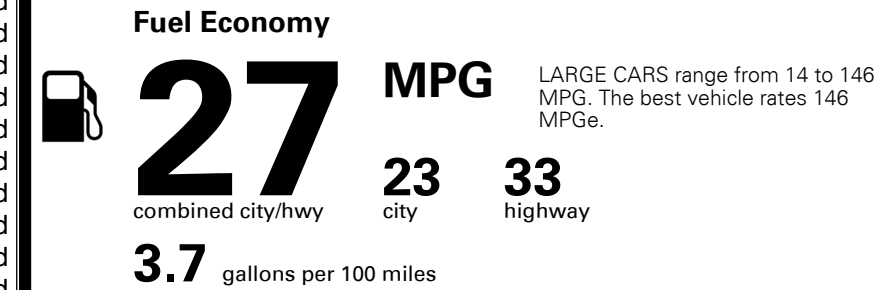

*Additional terms and conditions apply.

**Kia Connect may be currently unavailable for some Model Year 2022 and newer vehicles sold or purchased in Massachusetts; please see owners.kia.com for more information.

NOTE: When you purchase this vehicle, Kia America, Inc. collects personal information you provide to the dealership. For information on our collection and use of personal information and your rights, please see our Privacy Policy on www.kia.com.

MANUFACTURER'S SUGGESTED RETAIL PRICE ▶

$ 33,490.00

COMPARE GT FWD FEATURES

Added to/in place of standard GT-Line FWD features
- 2.5L Turbo 4-cyl Engine, 290HP, 311 lb-ft torque
- 8-Speed Dual Clutch Transmission
- 19" Gloss Black Finished Alloy Wheels
- Panoramic Sunroof w/ Power Sunshade
- LED Interior Lighting
- GT Sport Design Steering Wheel w/Paddle Shifters
- Rear Air Vents
- Sport-Tuned Suspension & Quad-Tip Exhaust
- GT Brake System w/Neon Calipers

Included
Included
Included
Included
Included
Included
Included
Included
Included

ADDITIONAL INSTALLED EQUIPMENT:
(In addition to or in place of standard features)
Steel Matte Gray Paint
Wheel Locks

$695.00
$75.00

MSRP INCLUDING OPTIONS

$ 34,260.00

INLAND FREIGHT AND HANDLING

$ 1,175.00

TOTAL MANUFACTURER'S SUGGESTED RETAIL PRICE ▶

$ 35,435.00

TOTAL ADDITIONAL WEIGHT: 0.9

EPA DOT Fuel Economy and Environment

Gasoline Vehicle

You spend
$750
more in fuel costs
over 5 years
compared to the
average new vehicle.

Annual fuel cost
$1,850