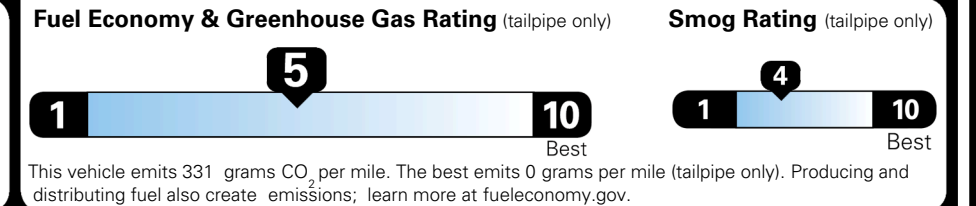

EPA DOT Fuel Economy and Environment

Gasoline Vehicle

You spend
\$750
 more in fuel costs
 over 5 years
 compared to the
 average new vehicle.

Annual fuel cost
\$1,850

Actual results will vary for many reasons, including driving conditions and how you drive and maintain your vehicle. The average new vehicle gets 29 MPG and costs \$8,500 to fuel over 5 years. Cost estimates are based on 15,000 miles per year at \$ 3.30 per gallon. MPGe is miles per gasoline gallon equivalent. Vehicle emissions are a significant cause of climate change and smog.