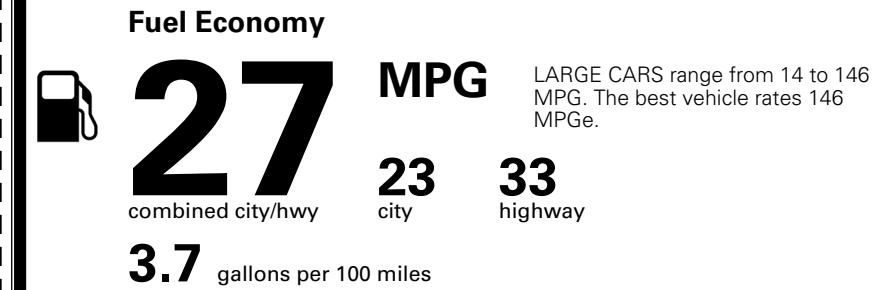

EPA DOT Fuel Economy and Environment

Gasoline Vehicle

You spend
$750
more in fuel costs
over 5 years
compared to the
average new vehicle.

Annual fuel cost
$1,850