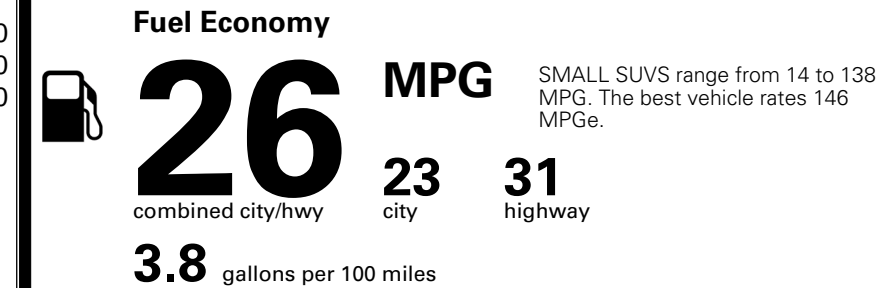

MSRP INCLUDING OPTIONS

\$ 33,200.00

INLAND FREIGHT AND HANDLING

\$ 1,495.00

TOTAL MANUFACTURER'S SUGGESTED RETAIL PRICE ▶

\$ 34,695.00

*Additional terms and conditions apply.
 **Kia Connect may be currently unavailable for some Model Year 2022 and newer vehicles sold or purchased in Massachusetts; please see owners.kia.com for more information.
 NOTE: When you purchase this vehicle, Kia America, Inc. collects personal information you provide to the dealership. For information on our collection and use of personal information and your rights, please see our Privacy Policy on www.kia.com.

TOTAL ADDITIONAL WEIGHT: 7.5

EPA DOT Fuel Economy and Environment

Gasoline Vehicle

You spend \$1,000 more in fuel costs over 5 years compared to the average new vehicle.

Annual fuel cost \$1,900

Actual results will vary for many reasons, including driving conditions and how you drive and maintain your vehicle. The average new vehicle gets 29 MPG and costs \$8,500 to fuel over 5 years. Cost estimates are based on 15,000 miles per year at \$ 3.30 per gallon. MPGe is miles per gasoline gallon equivalent. Vehicle emissions are a significant cause of climate change and smog.