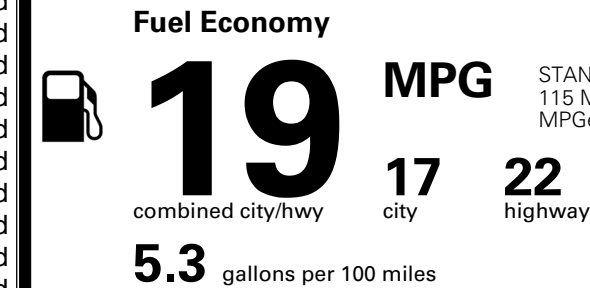

\$495.00
 \$395.00
 \$250.00
 \$80.00

MSRP INCLUDING OPTIONS

\$ 58,010.00

INLAND FREIGHT AND HANDLING

\$ 1,545.00

TOTAL MANUFACTURER'S SUGGESTED RETAIL PRICE ▶

\$ 59,555.00

TOTAL ADDITIONAL WEIGHT: 19.3

EPA DOT Fuel Economy and Environment

Gasoline Vehicle

STANDARD SUVs range from 13 to 115 MPG. The best vehicle rates 146 MPGe.

You spend \$4,250 more in fuel costs over 5 years compared to the average new vehicle.

Annual fuel cost \$2,450

Fuel Economy & Greenhouse Gas Rating (tailpipe only)

Smog Rating (tailpipe only)

This vehicle emits 467 grams CO₂ per mile. The best emits 0 grams per mile (tailpipe only). Producing and distributing fuel also create emissions; learn more at fueleconomy.gov.