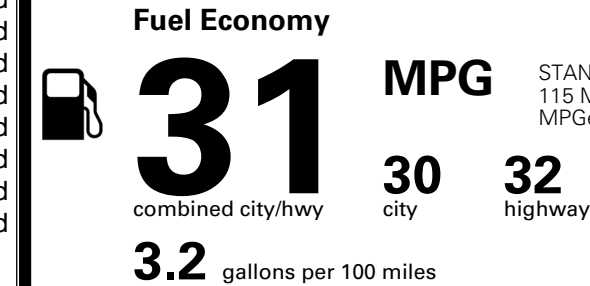

EPA DOT Fuel Economy and Environment

Gasoline Vehicle