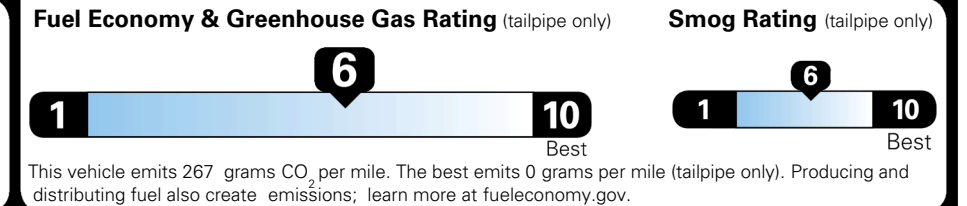

Actual results will vary for many reasons, including driving conditions and how you drive and maintain your vehicle. The average new vehicle gets 29 MPG and costs $8,000 to fuel over 5 years. Cost estimates are based on 15,000 miles per year at $ 3.10 per gallon. MPGe is miles per gasoline gallon equivalent. Vehicle emissions are a significant cause of climate change and smog.

fueleconomy.gov

Calculate personalized estimates and compare vehicles

GOVERNMENT 5-STAR SAFETY RATINGS

Overall Vehicle Score	Not Rated	
Based on the combined rating of frontal, side and rollover. Should ONLY be compared to other vehicles of similar size and weight.		
Frontal Crash	Driver	Not Rated
Based on the risk of injury in a frontal impact. Should ONLY be compared to other vehicles of similar size and weight.	Passenger	Not Rated
Side Crash	Front seat	Not Rated
Star ratings based on the risk of injury in a side impact.	Rear seat	Not Rated
Rollover	Not Rated	
Star ratings based on the risk of rollover in a single-vehicle crash.		

Star ratings range from 1 to 5 stars (★★★★★) with 5 being the highest.
Source: National Highway Traffic Safety Administration (NHTSA).
www.safercar.gov or 1-888-327-4236

Manufacturer's suggested retail price includes Manufacturer's recommended pre-delivery service. License and title fees, state and local taxes and other dealer installed options and accessories are not included in the manufacturer's suggested retail price.

PARTS CONTENT INFORMATION

FOR VEHICLES IN THIS CAR LINE U.S./CANADIAN PARTS CONTENT: 45 %

MAJOR SOURCES OF FOREIGN PARTS: KOREA: 40%

NOTE: PARTS CONTENT DOES NOT INCLUDE FINAL ASSEMBLY, DISTRIBUTION, OR OTHER NON-PARTS COSTS.

FOR THIS VEHICLE FINAL ASSEMBLY POINT: WEST POINT, GA, USA

COUNTRY OF ORIGIN ENGINE (MOTOR): KOREA
TRANSMISSION: MEXICO