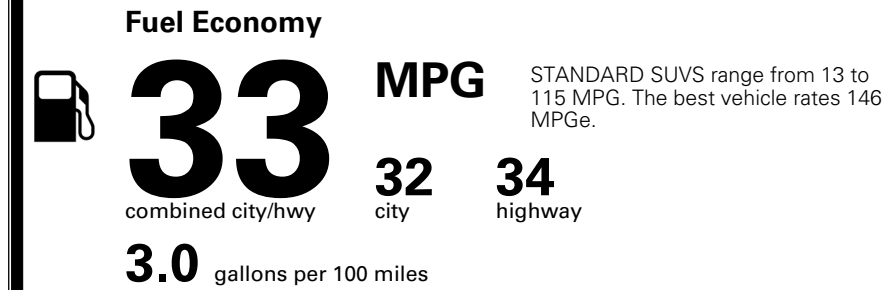

TOTAL MANUFACTURER'S SUGGESTED RETAIL PRICE ▶ \$ 53,780.00

TOTAL ADDITIONAL WEIGHT: 7.3

EPA DOT Fuel Economy and Environment

Gasoline Vehicle

You save \$1,000
 in fuel costs over 5 years compared to the average new vehicle.