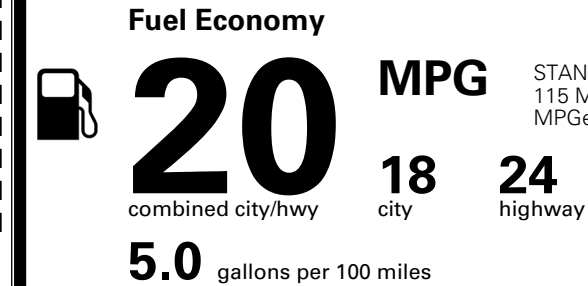

\$495.00
 \$395.00
 \$250.00

MSRP INCLUDING OPTIONS

\$ 48,430.00

INLAND FREIGHT AND HANDLING

\$ 1,545.00

TOTAL MANUFACTURER'S SUGGESTED RETAIL PRICE ▶

\$ 49,975.00

TOTAL ADDITIONAL WEIGHT: 18.4

EPA DOT Fuel Economy and Environment

Gasoline Vehicle

STANDARD SUVS range from 13 to 115 MPG. The best vehicle rates 146 MPGe.

You spend
\$3,500
 more in fuel costs
 over 5 years
 compared to the
 average new vehicle.