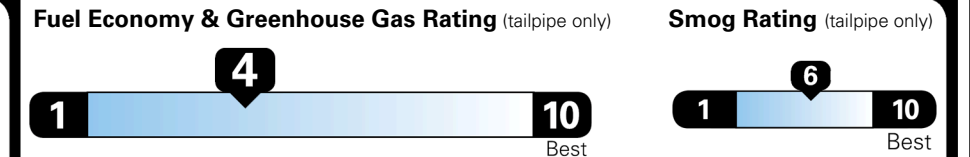

This vehicle emits 429 grams CO₂ per mile. The best emits 0 grams per mile (tailpipe only). Producing and distributing fuel also create emissions; learn more at fueleconomy.gov.

Actual results will vary for many reasons, including driving conditions and how you drive and maintain your vehicle. The average new vehicle gets 29 MPG and costs $8,000 to fuel over 5 years. Cost estimates are based on 15,000 miles per year at $ 3.10 per gallon. MPGe is miles per gasoline gallon equivalent. Vehicle emissions are a significant cause of climate change and smog.

fueleconomy.gov

Calculate personalized estimates and compare vehicles

GOVERNMENT 5-STAR SAFETY RATINGS

Overall Vehicle Score Not Rated

Based on the combined rating of frontal, side and rollover. Should ONLY be compared to other vehicles of similar size and weight.

Frontal Driver Not Rated

Crash Passenger Not Rated

Based on the risk of injury in a frontal impact. Should ONLY be compared to other vehicles of similar size and weight.

Side Front seat Not Rated

Crash Rear seat Not Rated

Star ratings based on the risk of injury in a side impact.

Rollover Not Rated

Star ratings based on the risk of rollover in a single-vehicle crash.

Star ratings range from 1 to 5 stars (★★★★★) with 5 being the highest.

Source: National Highway Traffic Safety Administration (NHTSA).

www.safercar.gov or 1-888-327-4236

Manufacturer's suggested retail price includes Manufacturer's recommended pre-delivery service. License and title fees, state and local taxes and other dealer installed options and accessories are not included in the manufacturer's suggested retail price.

PARTS CONTENT INFORMATION

FOR VEHICLES IN THIS CAR LINE U.S./CANADIAN PARTS CONTENT: 50 %

MAJOR SOURCES OF FOREIGN PARTS: KOREA: 35%

NOTE: PARTS CONTENT DOES NOT INCLUDE FINAL ASSEMBLY, DISTRIBUTION, OR OTHER NON-PARTS COSTS.

FOR THIS VEHICLE FINAL ASSEMBLY POINT: WEST POINT, GA, USA

COUNTRY OF ORIGIN

ENGINE (MOTOR): KOREA

TRANSMISSION: USA