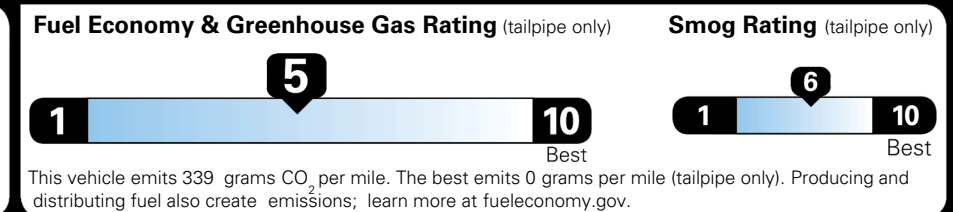

WARRANTY
 10 Year/100,000 Mile Limited Powertrain Warranty
 5 Year/60,000 Mile Limited Basic Warranty
 5 Year/60,000 Mile Roadside Assistance

MANUFACTURER'S SUGGESTED RETAIL PRICE ►

ADDITIONAL INSTALLED EQUIPMENT: (In addition to or in place of standard features)		\$ 33,090.00
Wolf Gray Paint	\$495.00	
X-Line Premium Package	\$1,500.00	
- Panoramic Sunroof w/ Power Sunshade		
- Smart Power Liftgate		
- LED Interior Lighting		
Carpeted Floor Mats	\$200.00	
Auto-Dimming Mirror w/ HomeLink™	\$375.00	
MSRP INCLUDING OPTIONS		\$ 35,660.00
INLAND FREIGHT AND HANDLING	\$ 1,495.00	
TOTAL MANUFACTURER'S SUGGESTED RETAIL PRICE ►		\$ 37,155.00

EPA DOT Fuel Economy and Environment

Gasoline Vehicle

You spend \$1,000 more in fuel costs over 5 years compared to the average new vehicle.

Annual fuel cost \$1,900

Actual results will vary for many reasons, including driving conditions and how you drive and maintain your vehicle. The average new vehicle gets 29 MPG and costs \$8,500 to fuel over 5 years. Cost estimates are based on 15,000 miles per year at \$ 3.30 per gallon. MPGe is miles per gasoline gallon equivalent. Vehicle emissions are a significant cause of climate change and smog.