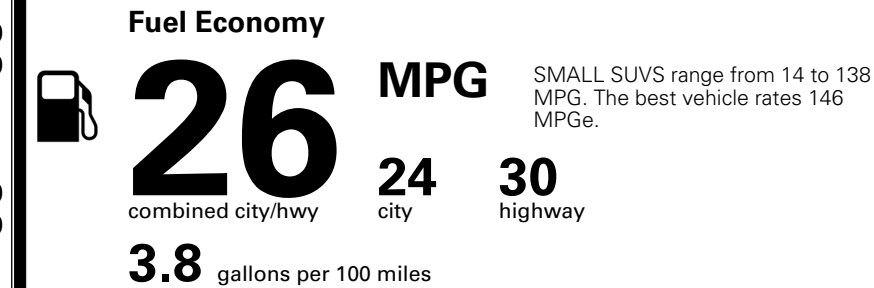

EPA DOT Fuel Economy and Environment

Gasoline Vehicle

You spend \$1,000 more in fuel costs over 5 years compared to the average new vehicle.

Annual fuel cost \$1,900

Actual results will vary for many reasons, including driving conditions and how you drive and maintain your vehicle. The average new vehicle gets 29 MPG and costs \$8,500 to fuel over 5 years. Cost estimates are based on 15,000 miles per year at \$ 3.30 per gallon. MPGe is miles per gasoline gallon equivalent. Vehicle emissions are a significant cause of climate change and smog.