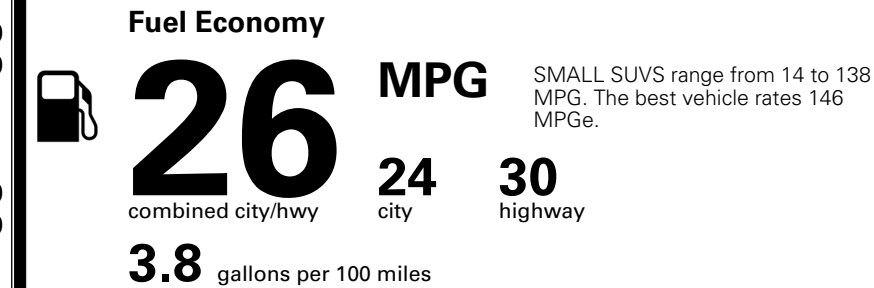

MANUFACTURER'S SUGGESTED RETAIL PRICE ▶

$ 33,090.00

ADDITIONAL INSTALLED EQUIPMENT:
(In addition to or in place of standard features)
Glacial White Pearl Paint $495.00
X-Line Premium Package $1,500.00
- Panoramic Sunroof w/ Power Sunshade
- Smart Power Liftgate
- LED Interior Lighting
Carpeted Floor Mats $200.00
Auto-Dimming Mirror w/ HomeLink™ $375.00

MSRP INCLUDING OPTIONS $ 35,660.00

INLAND FREIGHT AND HANDLING $ 1,495.00

TOTAL MANUFACTURER'S SUGGESTED RETAIL PRICE ▶ $ 37,155.00

EPA DOT Fuel Economy and Environment