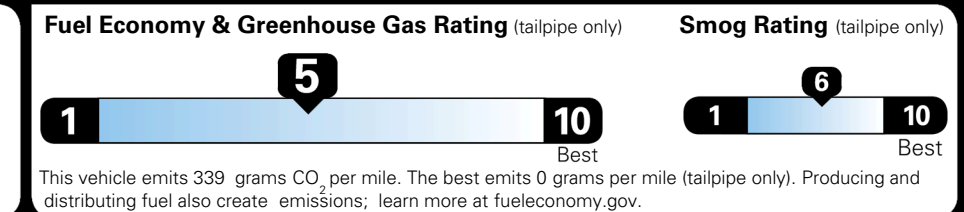

Gasoline Vehicle

You spend $1,000 more in fuel costs over 5 years compared to the average new vehicle.

Annual fuel cost $1,900

Actual results will vary for many reasons, including driving conditions and how you drive and maintain your vehicle. The average new vehicle gets 29 MPG and costs $8,500 to fuel over 5 years. Cost estimates are based on 15,000 miles per year at $ 3.30 per gallon. MPGe is miles per gasoline gallon equivalent. Vehicle emissions are a significant cause of climate change and smog.

fueleconomy.gov
Calculate personalized estimates and compare vehicles