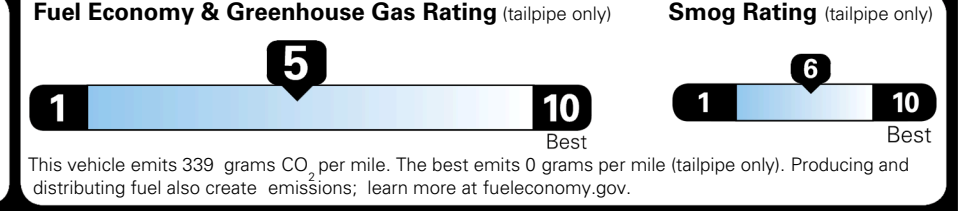

Gasoline Vehicle

You spend $1,000 more in fuel costs over 5 years
compared to the average new vehicle.

Annual fuel cost $1,900

Actual results will vary for many reasons, including driving conditions and how you drive and maintain your vehicle. The average new vehicle gets 29 MPG and costs $8,500 to fuel over 5 years. Cost estimates are based on 15,000 miles per year at $ 3.30 per gallon. MPGe is miles per gasoline gallon equivalent. Vehicle emissions are a significant cause of climate change and smog.

fueleconomy.gov
Calculate personalized estimates and compare vehicles

Smartphone QR Code