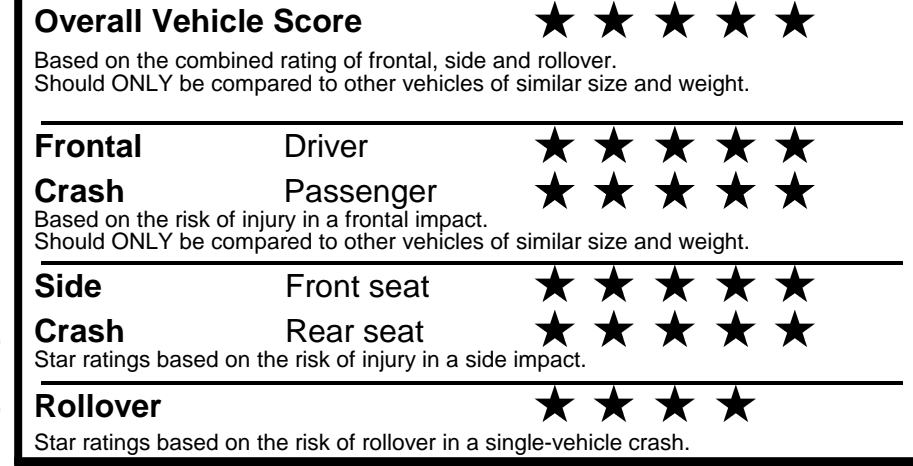

fueleconomy.gov
 Calculate personalized estimates and compare vehicles

Smartphone QR Code

GOVERNMENT 5-STAR SAFETY RATINGS

PARTS CONTENT INFORMATION

FOR VEHICLES IN THIS CAR LINE U.S./CANADIAN PARTS CONTENT: 55 %