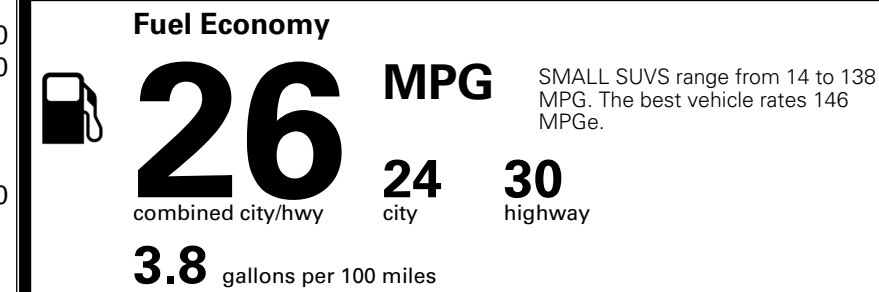

WARRANTY
 10 Year/100,000 Mile Limited Powertrain Warranty
 5 Year/60,000 Mile Limited Basic Warranty
 5 Year/60,000 Mile Roadside Assistance

MANUFACTURER'S SUGGESTED RETAIL PRICE ►

ADDITIONAL INSTALLED EQUIPMENT:
 (In addition to or in place of standard features)
 Wolf Gray Paint \$495.00
 X-Line Premium Package \$1,500.00
 - Panoramic Sunroof w/ Power Sunshade
 - Smart Power Liftgate
 - LED Interior Lighting
 Carpeted Floor Mats \$200.00

MSRP INCLUDING OPTIONS \$ 35,285.00

INLAND FREIGHT AND HANDLING \$ 1,495.00

TOTAL MANUFACTURER'S SUGGESTED RETAIL PRICE ► \$ 36,780.00

EPA DOT Fuel Economy and Environment

Gasoline Vehicle

You spend \$1,000 more in fuel costs over 5 years
 compared to the average new vehicle.