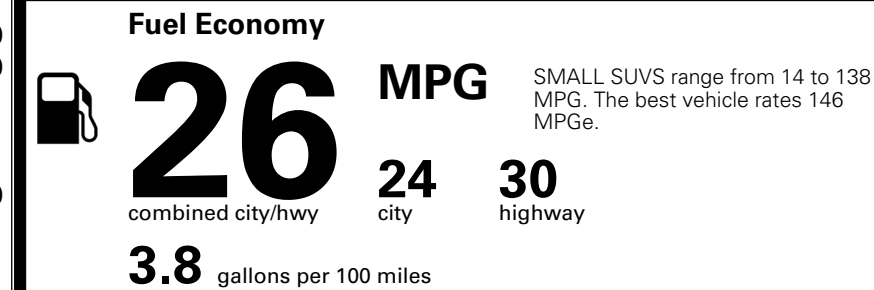

EPA DOT Fuel Economy and Environment

Gasoline Vehicle

You spend $1,000 more in fuel costs over 5 years compared to the average new vehicle.

Annual fuel cost $1,900