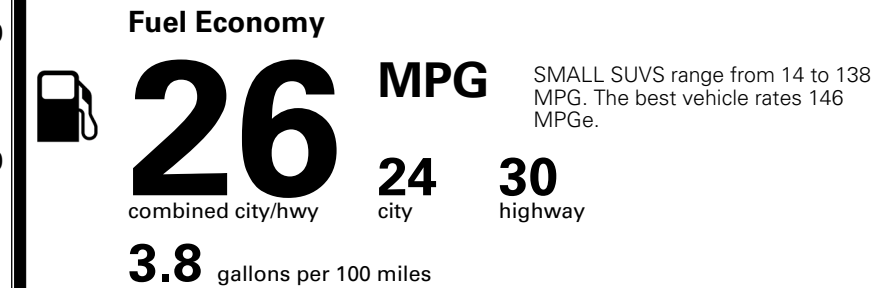

MANUFACTURER'S SUGGESTED RETAIL PRICE ▶

ADDITIONAL INSTALLED EQUIPMENT:
(In addition to or in place of standard features)
X-Line Premium Package
- Panoramic Sunroof w/ Power Sunshade
- Smart Power Liftgate
- LED Interior Lighting
Carpeted Floor Mats

MSRP INCLUDING OPTIONS $ 34,790.00
INLAND FREIGHT AND HANDLING $ 1,495.00
TOTAL MANUFACTURER'S SUGGESTED RETAIL PRICE ▶ $ 36,285.00

EPA DOT Fuel Economy and Environment

Gasoline Vehicle

You spend $1,000 more in fuel costs over 5 years compared to the average new vehicle.

Annual fuel cost $1,900