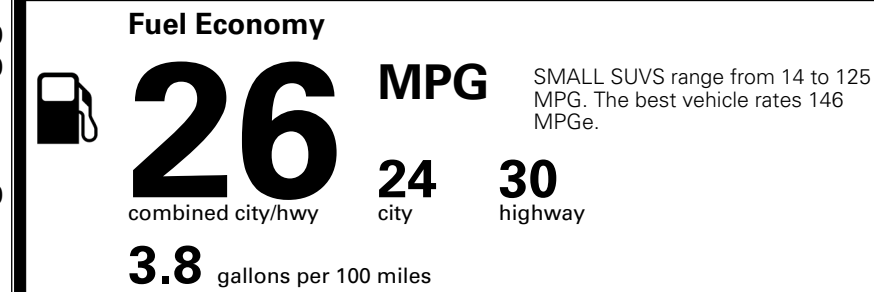

MSRP INCLUDING OPTIONS \$38,160.00

INLAND FREIGHT AND HANDLING \$1,495.00

TOTAL MANUFACTURER'S SUGGESTED RETAIL PRICE ► \$39,655.00

EPA DOT Fuel Economy and Environment

Gasoline Vehicle

You spend \$1,000 more in fuel costs over 5 years compared to the average new vehicle.