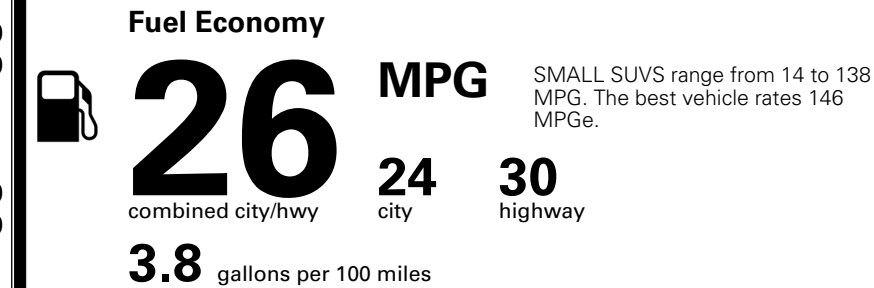

WARRANTY
 10 Year/100,000 Mile Limited Powertrain Warranty
 5 Year/60,000 Mile Limited Basic Warranty
 5 Year/60,000 Mile Roadside Assistance

MANUFACTURER'S SUGGESTED RETAIL PRICE ▶

ADDITIONAL INSTALLED EQUIPMENT:
 (In addition to or in place of standard features)
 Wolf Gray Paint \$495.00
 X-Line Premium Package \$1,500.00
 - Panoramic Sunroof w/ Power Sunshade
 - Smart Power Liftgate
 - LED Interior Lighting
 Carpeted Floor Mats \$200.00
 Auto-Dimming Mirror w/ HomeLink™ \$375.00

MSRP INCLUDING OPTIONS \$ 35,660.00
 INLAND FREIGHT AND HANDLING \$ 1,495.00

TOTAL MANUFACTURER'S SUGGESTED RETAIL PRICE ▶ \$ 37,155.00

EPA DOT Fuel Economy and Environment

Gasoline Vehicle

You spend \$1,000 more in fuel costs over 5 years compared to the average new vehicle.