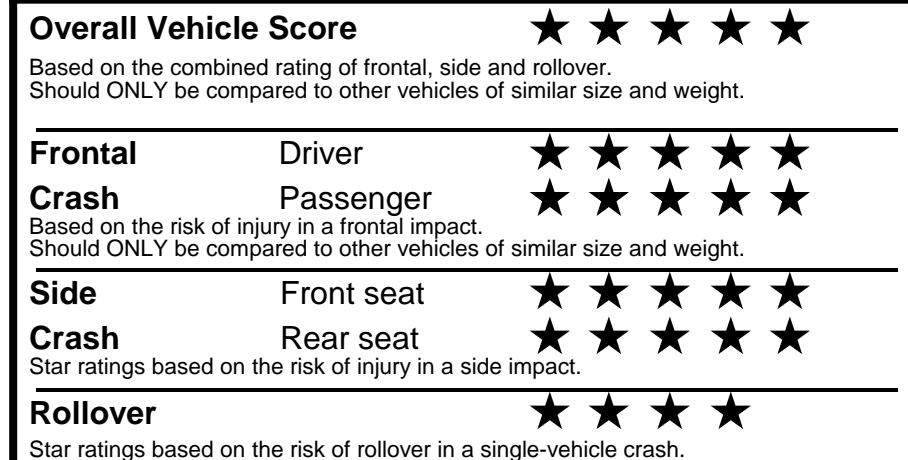

fueleconomy.gov

Calculate personalized estimates and compare vehicles

GOVERNMENT 5-STAR SAFETY RATINGS

PARTS CONTENT INFORMATION

FOR VEHICLES IN THIS CAR LINE U.S./CANADIAN PARTS CONTENT: 55 %

MAJOR SOURCES OF FOREIGN PARTS: KOREA: 30%