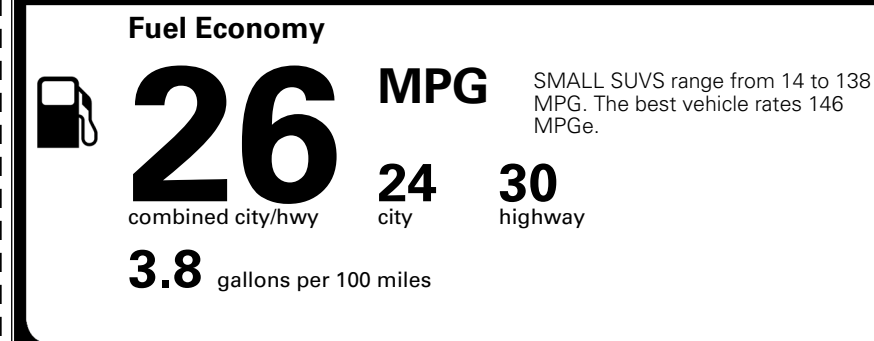

MSRP INCLUDING OPTIONS \$ 33,460.00

INLAND FREIGHT AND HANDLING \$ 1,495.00

TOTAL MANUFACTURER'S SUGGESTED RETAIL PRICE ▶

\$ 34,955.00

TOTAL ADDITIONAL WEIGHT: 7.8

EPA DOT Fuel Economy and Environment

Gasoline Vehicle