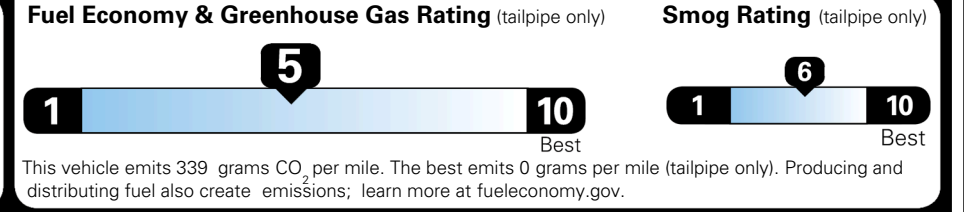

Actual results will vary for many reasons, including driving conditions and how you drive and maintain your vehicle. The average new vehicle gets 29 MPG and costs $8,500 to fuel over 5 years. Cost estimates are based on 15,000 miles per year at $ 3.30 per gallon. MPGe is miles per gasoline gallon equivalent. Vehicle emissions are a significant cause of climate change and smog.

fueleconomy.gov
Calculate personalized estimates and compare vehicles

Smartphone QR Code