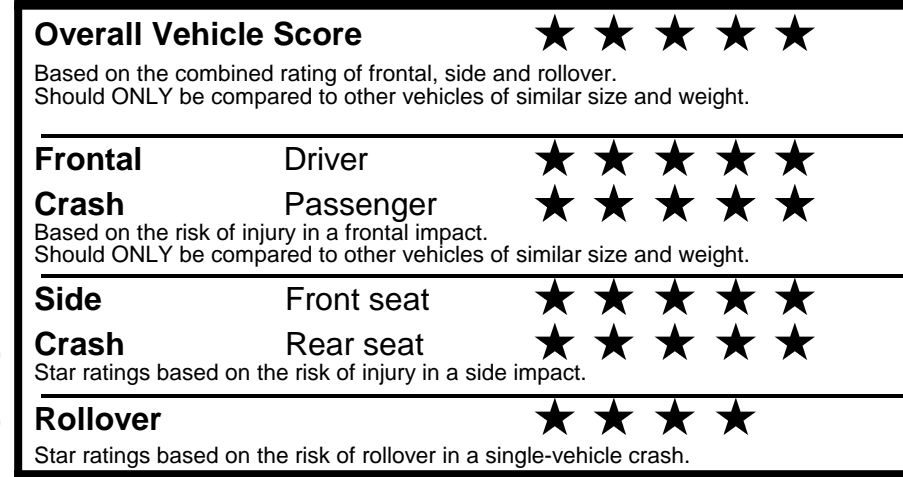

GOVERNMENT 5-STAR SAFETY RATINGS

PARTS CONTENT INFORMATION

FOR VEHICLES IN THIS CAR LINE U.S./CANADIAN PARTS CONTENT: 55 %

MAJOR SOURCES OF FOREIGN PARTS: KOREA: 30%

NOTE: PARTS CONTENT DOES NOT INCLUDE FINAL ASSEMBLY, DISTRIBUTION, OR OTHER NON-PARTS COSTS.

Star ratings range from 1 to 5 stars (★★★★★) with 5 being the highest.
Source: National Highway Traffic Safety Administration (NHTSA).
www.safercar.gov or 1-888-327-4236

FOR THIS VEHICLE FINAL ASSEMBLY POINT: WEST POINT, GA, USA

Manufacturer's suggested retail price includes Manufacturer's recommended pre-delivery service. License and title fees, state and local taxes and other dealer installed options and accessories are not included in the manufacturer's suggested retail price.

COUNTRY OF ORIGIN ENGINE (MOTOR): USA

TRANSMISSION: USA