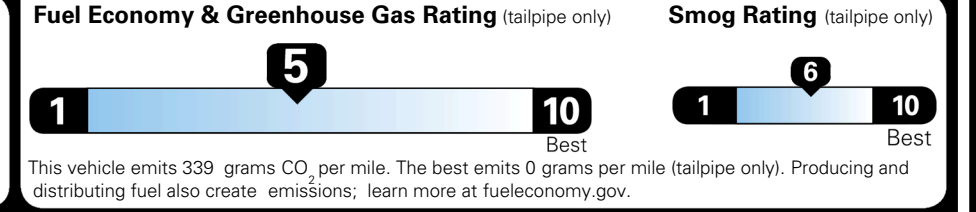

TOTAL ADDITIONAL WEIGHT: 20.0

EPA DOT Fuel Economy and Environment

Gasoline Vehicle

You spend \$1,000 more in fuel costs over 5 years compared to the average new vehicle.

Annual fuel cost \$1,900

Actual results will vary for many reasons, including driving conditions and how you drive and maintain your vehicle. The average new vehicle gets 29 MPG and costs \$8,500 to fuel over 5 years. Cost estimates are based on 15,000 miles per year at \$ 3.30 per gallon. MPGe is miles per gasoline gallon equivalent. Vehicle emissions are a significant cause of climate change and smog.