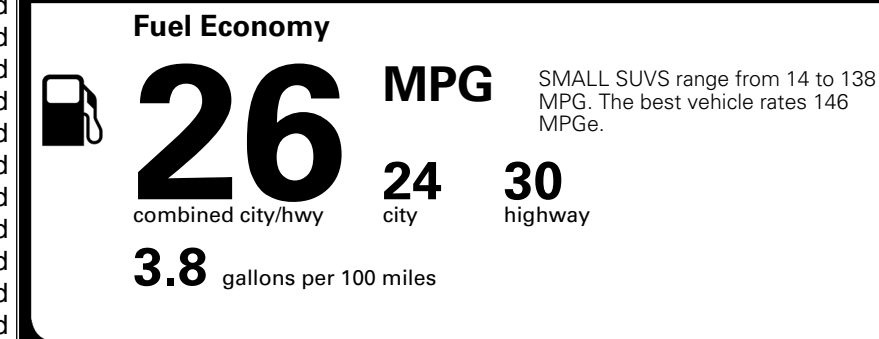

EPA DOT Fuel Economy and Environment

Gasoline Vehicle

You spend $1,000 more in fuel costs over 5 years compared to the average new vehicle.

Annual fuel cost $1,900