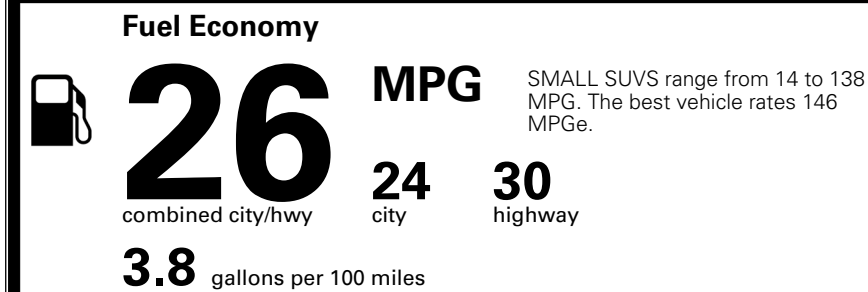

EPA DOT Fuel Economy and Environment

Gasoline Vehicle

You spend
$1,000
more in fuel costs
over 5 years
compared to the
average new vehicle.

Annual fuel cost
$1,900