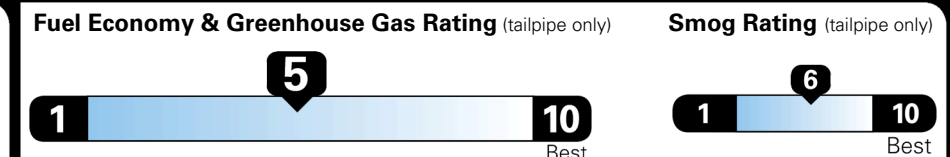

EPA DOT Fuel Economy and Environment

Gasoline Vehicle

You spend
\$1,000
 more in fuel costs
 over 5 years
 compared to the
 average new vehicle.

Annual fuel cost
\$1,900

This vehicle emits 339 grams CO₂ per mile. The best emits 0 grams per mile (tailpipe only). Producing and distributing fuel also create emissions; learn more at fueleconomy.gov.