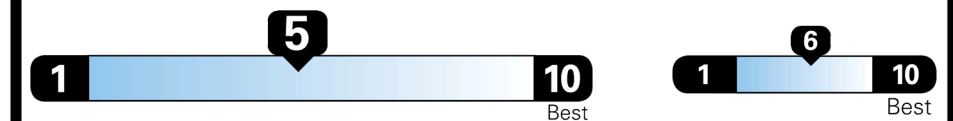

Fuel Economy & Greenhouse Gas Rating (tailpipe only) Smog Rating (tailpipe only)

This vehicle emits 339 grams CO₂ per mile. The best emits 0 grams per mile (tailpipe only). Producing and distributing fuel also create emissions; learn more at fueleconomy.gov.

Actual results will vary for many reasons, including driving conditions and how you drive and maintain your vehicle. The average new vehicle gets 29 MPG and costs $8,500 to fuel over 5 years. Cost estimates are based on 15,000 miles per year at $ 3.30 per gallon. MPGe is miles per gasoline gallon equivalent. Vehicle emissions are a significant cause of climate change and smog.

fueleconomy.gov

Calculate personalized estimates and compare vehicles

GOVERNMENT 5-STAR SAFETY RATINGS

PARTS CONTENT INFORMATION

Overall Vehicle Score ★ ★ ★ ★ ★

Based on the combined rating of frontal, side and rollover. Should ONLY be compared to other vehicles of similar size and weight.

Frontal Driver ★ ★ ★ ★ ★
Crash Passenger ★ ★ ★ ★ ★

Based on the risk of injury in a frontal impact. Should ONLY be compared to other vehicles of similar size and weight.

Side Front seat ★ ★ ★ ★ ★
Crash Rear seat ★ ★ ★ ★ ★

Star ratings based on the risk of injury in a side impact.

Rollover ★ ★ ★ ★ ★

Star ratings based on the risk of rollover in a single-vehicle crash.

Star ratings range from 1 to 5 stars (★★★★★) with 5 being the highest.

Source: National Highway Traffic Safety Administration (NHTSA).

www.safercar.gov or 1-888-327-4236

Manufacturer's suggested retail price includes Manufacturer's recommended pre-delivery service. License and title fees, state and local taxes and other dealer installed options and accessories are not included in the manufacturer's suggested retail price.

FOR VEHICLES IN THIS CAR LINE U.S./CANADIAN PARTS CONTENT: 55 %

MAJOR SOURCES OF FOREIGN PARTS: KOREA: 30%

NOTE: PARTS CONTENT DOES NOT INCLUDE FINAL ASSEMBLY, DISTRIBUTION, OR OTHER NON-PARTS COSTS.

FOR THIS VEHICLE FINAL ASSEMBLY POINT: WEST POINT, GA, USA

COUNTRY OF ORIGIN

ENGINE (MOTOR): USA

TRANSMISSION: USA