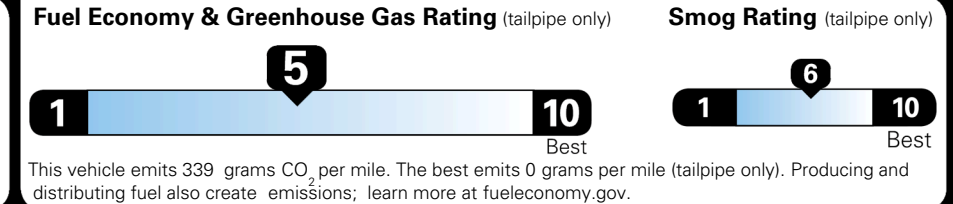

TOTAL ADDITIONAL WEIGHT: 6.6

EPA DOT Fuel Economy and Environment

Gasoline Vehicle

You spend **\$1,000** more in fuel costs over 5 years compared to the average new vehicle.

Annual fuel cost **\$1,900**

Actual results will vary for many reasons, including driving conditions and how you drive and maintain your vehicle. The average new vehicle gets 29 MPG and costs \$8,500 to fuel over 5 years. Cost estimates are based on 15,000 miles per year at \$ 3.30 per gallon. MPGe is miles per gasoline gallon equivalent. Vehicle emissions are a significant cause of climate change and smog.