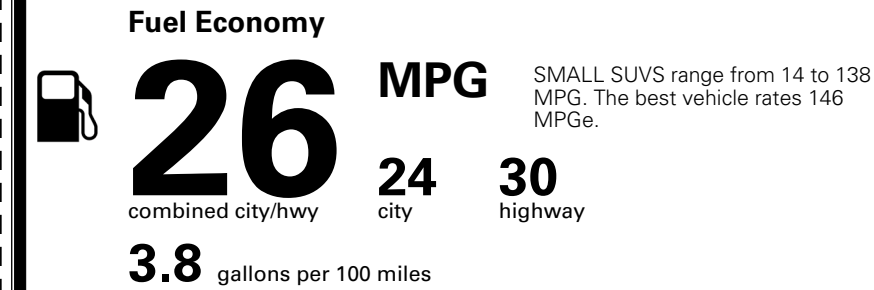

INLAND FREIGHT AND HANDLING \$ 1,495.00

TOTAL MANUFACTURER'S SUGGESTED RETAIL PRICE ▶ \$ 35,580.00

TOTAL ADDITIONAL WEIGHT: 6.6

EPA DOT Fuel Economy and Environment

Gasoline Vehicle

You spend \$1,000 more in fuel costs over 5 years compared to the average new vehicle.