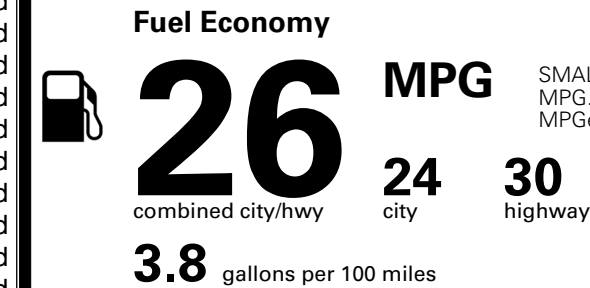

\$495.00
 \$380.00
 \$200.00
 \$80.00

MSRP INCLUDING OPTIONS

\$ 33,545.00

INLAND FREIGHT AND HANDLING

\$ 1,495.00

TOTAL MANUFACTURER'S SUGGESTED RETAIL PRICE ▶

\$ 35,040.00

*Additional terms and conditions apply.

TOTAL ADDITIONAL WEIGHT: 20.0

EPA DOT Fuel Economy and Environment

SMALL SUVs range from 14 to 138 MPG. The best vehicle rates 146 MPGe.

You spend \$1,000 more in fuel costs over 5 years compared to the average new vehicle.