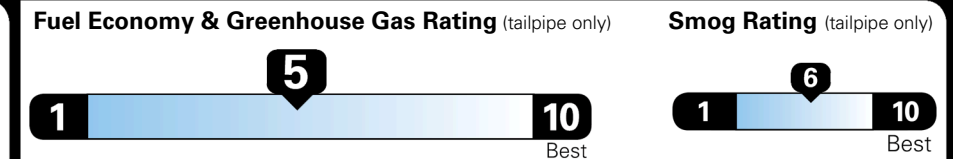

Actual results will vary for many reasons, including driving conditions and how you drive and maintain your vehicle. The average new vehicle gets 29 MPG and costs $8,500 to fuel over 5 years. Cost estimates are based on 15,000 miles per year at $ 3.30 per gallon. MPGe is miles per gasoline gallon equivalent. Vehicle emissions are a significant cause of climate change and smog.

fueleconomy.gov

Calculate personalized estimates and compare vehicles

GOVERNMENT 5-STAR SAFETY RATINGS

Overall Vehicle Score ★ ★ ★ ★ ★

Based on the combined rating of frontal, side and rollover. Should ONLY be compared to other vehicles of similar size and weight.

Frontal Crash Driver ★ ★ ★ ★ ★
Passenger ★ ★ ★ ★ ★

Based on the risk of injury in a frontal impact. Should ONLY be compared to other vehicles of similar size and weight.

Side Crash Front seat ★ ★ ★ ★ ★
Rear seat ★ ★ ★ ★ ★

Star ratings based on the risk of injury in a side impact.

Rollover ★ ★ ★ ★ ★

Star ratings based on the risk of rollover in a single-vehicle crash.

Star ratings range from 1 to 5 stars (★★★★★) with 5 being the highest.

Source: National Highway Traffic Safety Administration (NHTSA).

www.safercar.gov or 1-888-327-4236

Manufacturer's suggested retail price includes Manufacturer's recommended pre-delivery service. License and title fees, state and local taxes and other dealer installed options and accessories are not included in the manufacturer's suggested retail price.

PARTS CONTENT INFORMATION

FOR VEHICLES IN THIS CAR LINE U.S./CANADIAN PARTS CONTENT: 55 %

MAJOR SOURCES OF FOREIGN PARTS: KOREA: 30%

NOTE: PARTS CONTENT DOES NOT INCLUDE FINAL ASSEMBLY, DISTRIBUTION, OR OTHER NON-PARTS COSTS.

FOR THIS VEHICLE FINAL ASSEMBLY POINT: WEST POINT, GA, USA

COUNTRY OF ORIGIN

ENGINE (MOTOR): USA

TRANSMISSION: USA